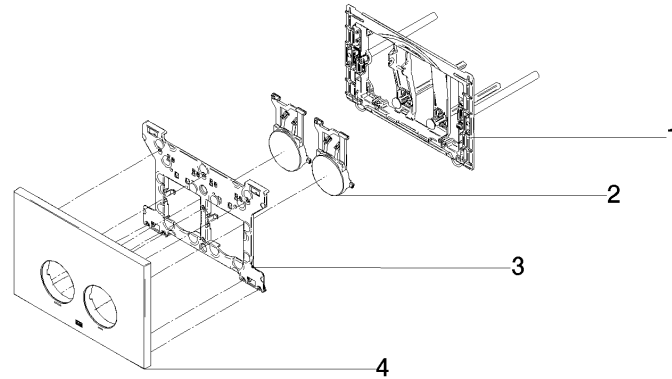

Flush plate for concealed WC cisterns made by Geberit round - Brushed Chrome

IMO

12 665 979

- cover plate 169 x 246 x 12 mm
- Mechanical flush plate with manual flush buttons
- For 2-volume flushing system
- Includes mounting frame, actuator rods and fastening material
- Sound-absorbing push rods, tool-free fast adjustment
- Compatible with all Geberit Sigma series cisterns from 2001 onwards

Flush plate for concealed WC cisterns made by Geberit round - Brushed
Chrome

IMO

12 665 979

mm [inches]

12 665 979
Parts for other
finishes can be found
here: Chrome

Spare parts list

No.	Item Number	Name	Quantity used	Delivery time
1	90 28 01 030 00 90	base	1	2
2	90 20 97 100 00-93	button	2	20
3	90 28 10 212 00 90	base	1	2
4	90 11 97 012 00-93	cover	1	20