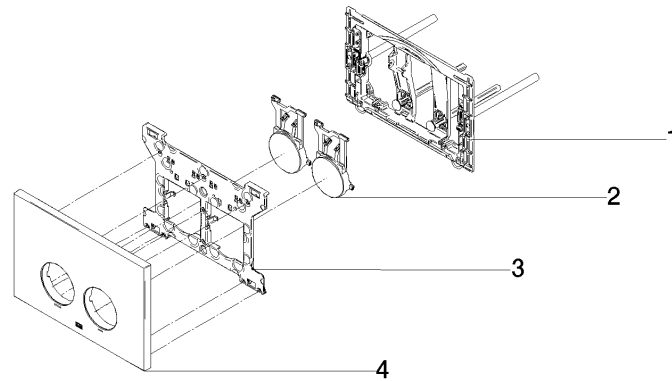

**Flush plate for concealed WC cisterns made by Geberit round - Brushed Dark Platinum**

IMO

12 665 979

- cover plate 169 x 246 x 12 mm
- Mechanical flush plate with manual flush buttons
- For 2-volume flushing system
- Includes mounting frame, actuator rods and fastening material
- Sound-absorbing push rods, tool-free fast adjustment
- Compatible with all Geberit Sigma series cisterns from 2001 onwards

Flush plate for concealed WC cisterns made by Geberit round - Brushed Dark  
Platinum

IMO

12 665 979

mm [inches]

12 665 979  
Parts for other  
finishes can be found  
here: [Chrome](#)

### Spare parts list

No.	Item Number	Name	Quantity used	Delivery time
1	90 28 01 030 00 90	base	1	2
2	90 20 97 100 00-99	button	2	30
3	90 28 10 212 00 90	base	1	2
4	90 11 97 012 00-99	cover	1	30