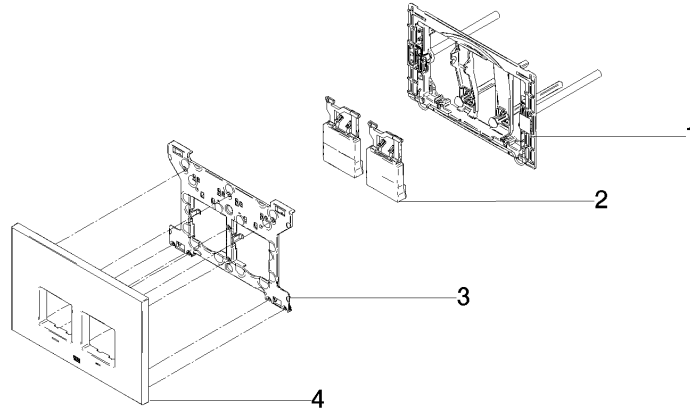

12 665 980

- cover plate 169 x 246 x 12 mm
- Mechanical flush plate with manual flush buttons
- For 2-volume flushing system
- Includes mounting frame, actuator rods and fastening material
- Sound-absorbing push rods, tool-free fast adjustment
- Compatible with all Geberit Sigma series cisterns from 2001 onwards

12 665 980

mm [inches]

12 665 980

Parts for other finishes can be found here: [Chrome](#)