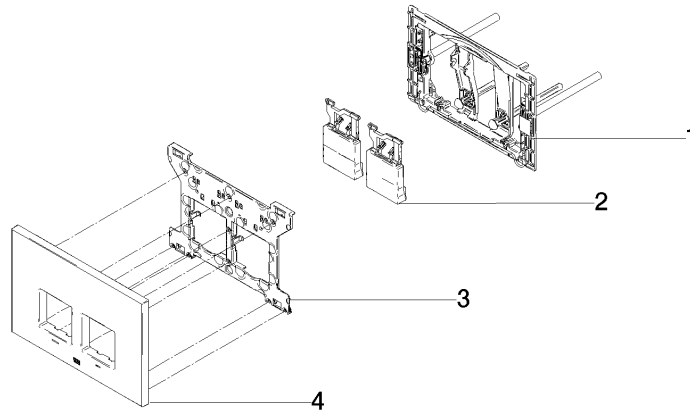

12 665 980

- cover plate 169 x 246 x 12 mm
- Mechanical flush plate with manual flush buttons
- For 2-volume flushing system
- Includes mounting frame, actuator rods and fastening material
- Sound-absorbing push rods, tool-free fast adjustment
- Compatible with all Geberit Sigma series cisterns from 2001 onwards

12 665 980

mm [inches]

12 665 980

Parts for other finishes can be found here: [Chrome](#)

Spare parts list

No.	Item Number	Name	Quantity used	Delivery time
1	90 28 01 030 00 90	base	1	2
2	90 20 98 000 00-33	button	2	30
3	90 28 10 212 00 90	base	2	2
4	90 11 98 012 00-33	cover	4	-