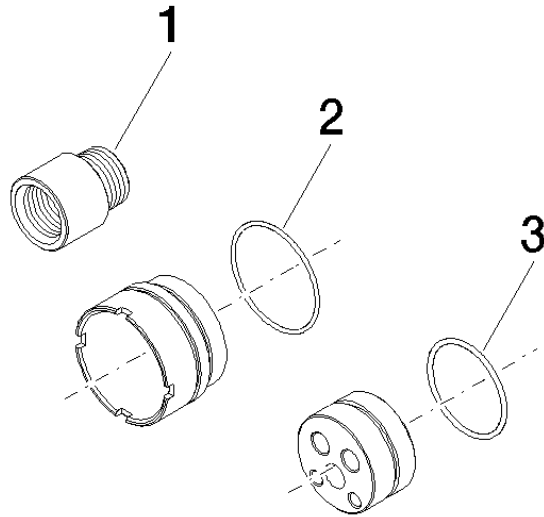

## Extension 20 mm -

---

12 869 970 90

- up to 20 mm: 1 x 12 869 970 90
- 21 mm - 40 mm: 2 x 12 869 970 90

for 35 860 970 90

Not suitable for combining with META PURE (36 86X 664-FF).

Extension 20 mm -

---

12 869 970 90

mm [inches]

**Extension 20 mm -**

12 869 970 90

**Spare parts list**

No.	Item Number	Name	Quantity used	Delivery time
1	09 24 03 072 10 90	nipple	1	2
2	09 14 10 190 90	seal	1	2
3	09 14 10 102 90	seal	1	2