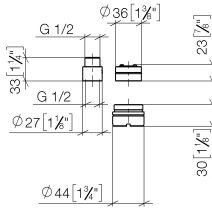

## Extension 20 mm -

---

12 869 970 90

- up to 20 mm: 1 x 12 869 970 90
- 21 mm - 40 mm: 2 x 12 869 970 90

for 35 860 970 90

Not suitable for combining with META PURE (36 86X 664-FF).

Extension 20 mm -

---

12 869 970 90

mm [inches]

**Extension 20 mm -**

12 869 970 90

**Spare parts list**

No.	Item Number	Name	Quantity used	Delivery time
1	09 24 03 072 10 90	nipple	1	2
2	09 14 10 190 90	seal	1	2
3	09 14 10 102 90	seal	1	2