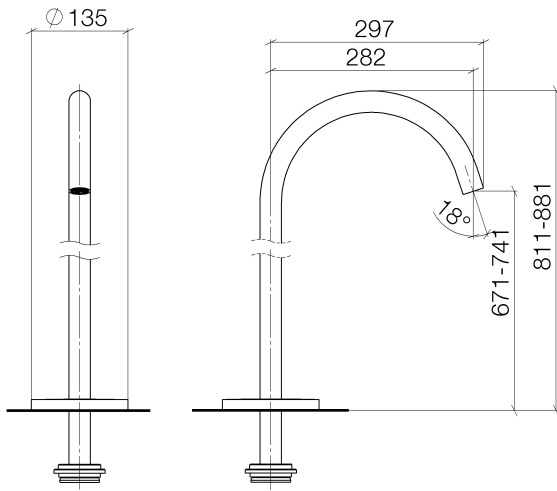

13 672 661

- 282mm projection
- circular normal flow
- total height 811 - 881 mm
- height up to aerator 671 – 741 mm
- slide-on rosettes Ø 135 mm
- max. flow 28.6 l/min at 3 bar flow pressure
- WRAS 2001026

13 672 661

Flow rate chart

13 672 661

Parts for other finishes can be found here: [Chrome](#)

Spare parts list

No.	Item Number	Name	Quantity used	Delivery time
1	04 30 09 027 00 90	key	1	2
2	09 29 03 127 90	aerator	1	60
3	09 14 10 101 90	seal	1	2
4	09 27 85 003-42	rosette	1	60
5	09 14 10 084 90	seal	1	2