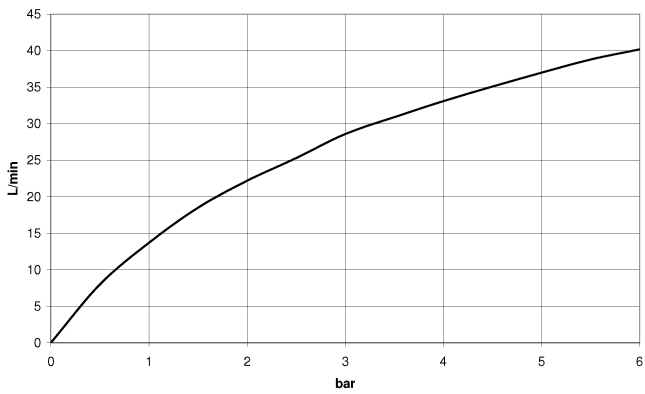

Flow rate chart