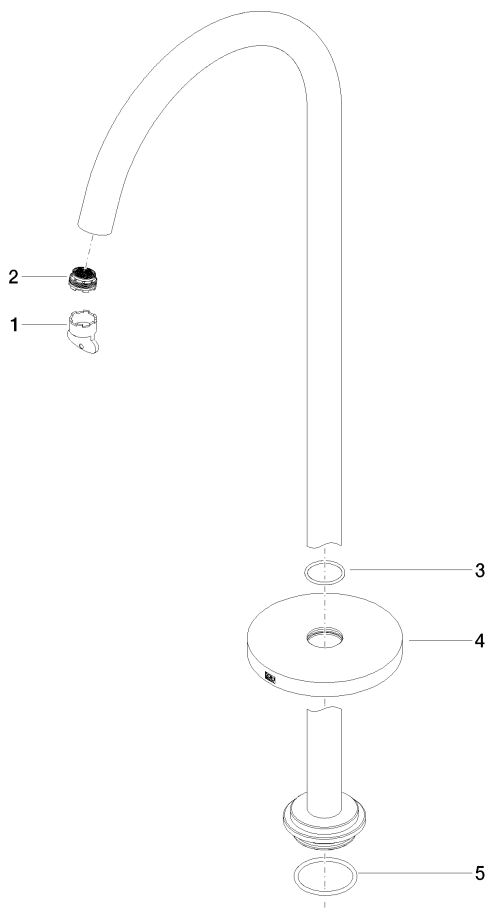

13 672 661

- 282mm projection
- circular normal flow
- total height 811 - 881 mm
- height up to aerator 671 – 741 mm
- slide-on rosettes Ø 135 mm
- max. flow 28.6 l/min at 3 bar flow pressure
- WRAS 2001026

13 672 661

Flow rate chart

13 672 661

Parts for other finishes can be found here: [Chrome](#)

Spare parts list

No.	Item Number	Name	Quantity used	Delivery time
1	04 30 09 027 00 90	key	1	2
2	09 29 03 127 90	aerator	1	60
3	09 14 10 101 90	seal	1	2
4	09 27 85 003-42	rosette	1	60
5	09 14 10 084 90	seal	1	2