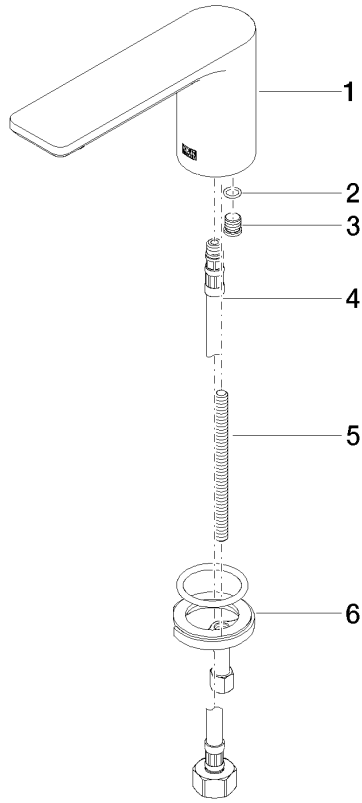

13 700 845

- 130mm projection
- fixed spout
- circular, air-enriched flow
- height of mixer 95 mm
- height up to aerator 75 mm
- hole diameter 35 mm
- 1/2" connection
- max. flow 5.7 l/min
- lead-free
- This product can help a building meet the requirements of Green Building Rating Systems, e.g. LEED®, BREEAM®, DGNB
- WRAS 1909064

13 700 845

mm [inches]

Flow rate chart

Certificates

LGA_29120.

IAPMO_N-4976.

WRAS_1909064.

IAPMO_4976 (4).

IAPMO_6397.

13 700 845

Spare parts list

No.	Item Number	Name	Quantity used	Delivery time
1	90 11 84 015 00-00	spout	1	10
2	90 14 10 060 00 90	seal	1	2
3	09 31 20 065 90	plug	1	2
4	04 30 04 019 00 90	hose	1	2
5	09 31 11 012 90	pin	1	2
6	04 30 11 038 75 90	fixing set	1	2