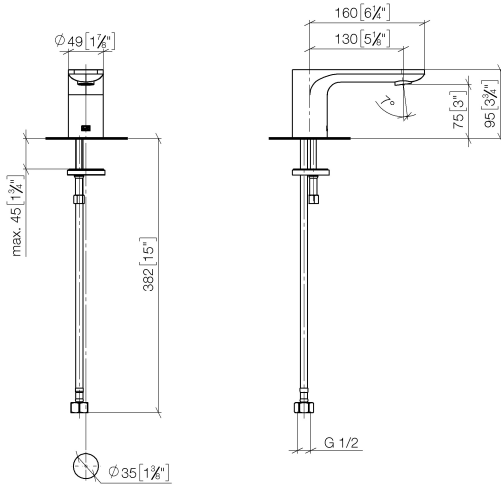

13 700 845

- 130mm projection
- fixed spout
- circular, air-enriched flow
- height of mixer 95 mm
- height up to aerator 75 mm
- hole diameter 35 mm
- 1/2" connection
- max. flow 5.7 l/min
- lead-free
- This product can help a building meet the requirements of Green Building Rating Systems, e.g. LEED®, BREEAM®, DGNB
- WRAS 1909064

13 700 845

mm [inches]

Flow rate chart

Certificates

LGA_29120.

IAPMO_N-4976.

WRAS_1909064.

IAPMO_4976 (4).

IAPMO_6397.

13 700 845

Spare parts list

No.	Item Number	Name	Quantity used	Delivery time
1	90 11 84 015 00-00	spout	1	10
2	90 14 10 060 00 90	seal	1	2
3	09 31 20 065 90	plug	1	2
4	04 30 04 019 00 90	hose	1	2
5	09 31 11 012 90	pin	1	2
6	04 30 11 038 75 90	fixing set	1	2