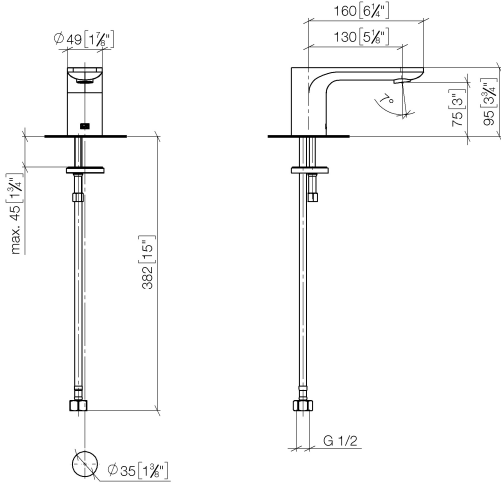

13 700 845

- 130mm projection
- fixed spout
- circular, air-enriched flow
- height of mixer 95 mm
- height up to aerator 75 mm
- hole diameter 35 mm
- 1/2" connection
- max. flow 5.7 l/min
- lead-free
- This product can help a building meet the requirements of Green Building Rating Systems, e.g. LEED®, BREEAM®, DGNB
- WRAS 1909064

13 700 845

mm [inches]

Flow rate chart

Codes & Standards

NSF372

NSF61

LISSÉ Deck-mounted basin spout without pop-up waste - Brushed Light Gold

LISSÉ

13 700 845

Certificates

IAPMO_N-4

IAPMO_6

13 700 845

Product version from 3/13/2017

Parts for other
finishes can be found
here: [Chrome](#)

LISSÉ Deck-mounted basin spout without pop-up waste - Brushed Light Gold

LISSÉ

13 700 845

Spare parts list

Product version from 3/13/2017

No.	Item Number	Name	Quantity used	Delivery time
	90 11 84 015 00-27	spout	6	30