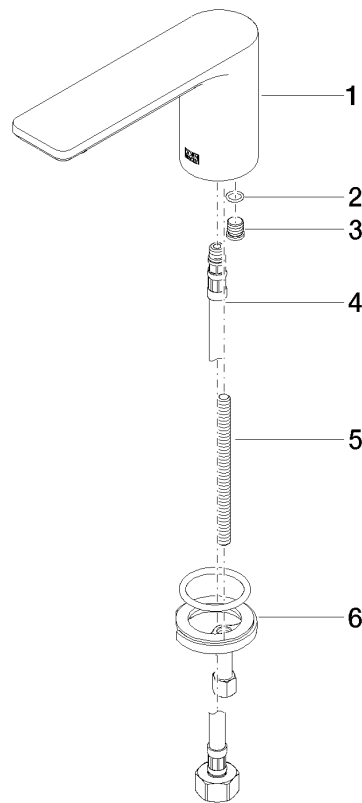

13 700 845

- 130mm projection
- fixed spout
- circular, air-enriched flow
- height of mixer 95 mm
- height up to aerator 75 mm
- hole diameter 35 mm
- 1/2" connection
- max. flow 5.7 l/min
- lead-free
- This product can help a building meet the requirements of Green Building Rating Systems, e.g. LEED®, BREEAM®, DGNB
- WRAS 1909064

13 700 845

mm [inches]

Flow rate chart

Codes & Standards

NSF372

NSF61

LISSÉ Deck-mounted basin spout without pop-up waste - Brushed Light Gold

LISSÉ

13 700 845

Certificates

IAPMO_N-4

IAPMO_6

13 700 845

Product version from 3/13/2017

Parts for other
finishes can be found
here: [Chrome](#)

LISSÉ Deck-mounted basin spout without pop-up waste - Brushed Light Gold

LISSÉ

13 700 845

Spare parts list

Product version from 3/13/2017

No.	Item Number	Name	Quantity used	Delivery time
	90 11 84 015 00-27	spout	6	30