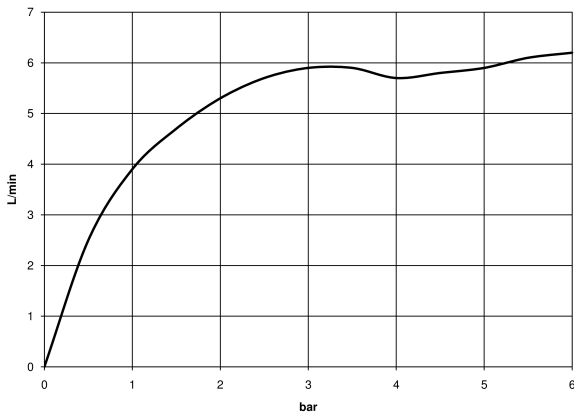

13 700 845

- 130mm projection
- fixed spout
- circular, air-enriched flow
- height of mixer 95 mm
- height up to aerator 75 mm
- hole diameter 35 mm
- 1/2" connection
- max. flow 5.7 l/min
- lead-free
- This product can help a building meet the requirements of Green Building Rating Systems, e.g. LEED®, BREEAM®, DGNB
- WRAS 1909064

13 700 845

mm [inches]

Flow rate chart

Codes & Standards

NSF372

NSF61

LISSÉ Deck-mounted basin spout without pop-up waste - Brushed Light Gold

LISSÉ