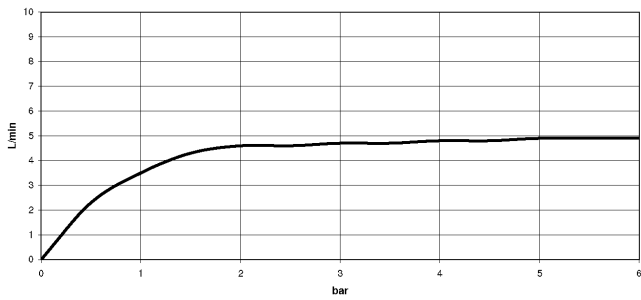

SYMETRICS Deck-mounted basin spout with pop-up waste - Brushed Platinum

13 710 740 Product version from 3/11/2013

- 110mm projection
- fixed spout
- PEARLSTREAM
- height of mixer 30 mm
- height up to aerator 15 mm
- hole diameter 35 mm
- 2x screw-in M 10 x 1 pressure hose, leak-tested
- 1/2" connection
- max. flow 5 l/min
- lead-free

Only suitable for basins with an overflow.

SYMETRICS Deck-mounted basin spout with pop-up waste - Brushed Platinum

13 710 740 Product version from 3/11/2013

mm [inches]

Flow rate chart

SYMETRICS Deck-mounted basin spout with pop-up waste - Brushed Platinum