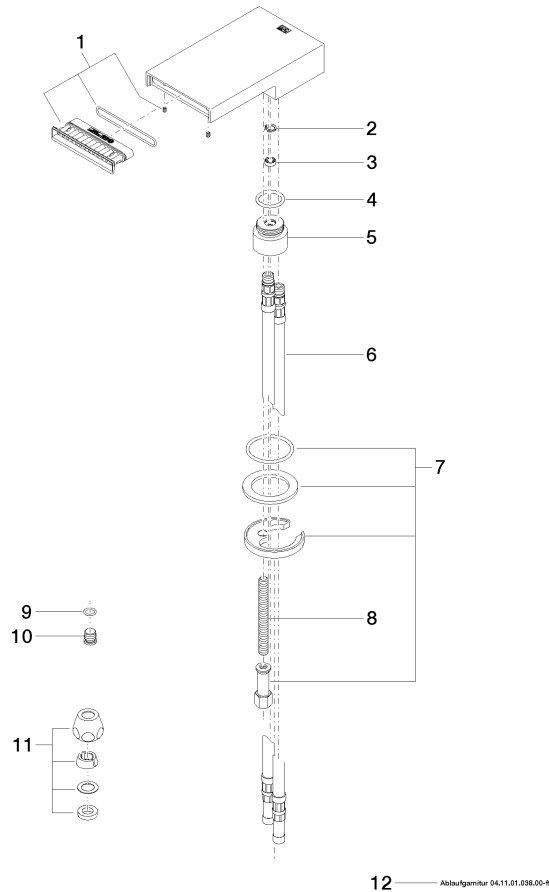

SYMETRICS Deck-mounted basin spout with pop-up waste - Brushed Platinum

13 710 740 Product version from 3/11/2013

- 110mm projection
- fixed spout
- PEARLSTREAM
- height of mixer 30 mm
- height up to aerator 15 mm
- hole diameter 35 mm
- 2x screw-in M 10 x 1 pressure hose, leak-tested
- 1/2" connection
- max. flow 5 l/min
- lead-free

Only suitable for basins with an overflow.

SYMETRICS Deck-mounted basin spout with pop-up waste - Brushed Platinum

13 710 740 Product version from 3/11/2013

mm [inches]

Flow rate chart

SYMETRICS Deck-mounted basin spout with pop-up waste - Brushed Platinum

13 710 740 Product version from 3/11/2013

Spare parts list

No.	Item Number	Name	Quantity used	Delivery time
1	90 29 03 065 00 90	insert	1	2
2	09 16 01 016 90	ring	1	2
3	09 23 01 033 90	flow reducer	1	2
4	09 14 10 100 90	seal	1	2
5	09 11 10 093 90	connection	1	2
6	04 30 04 016 00 90	hose	2	60
7	04 30 11 038 74 90	fixing set	1	2
8	09 31 11 011 90	pin	1	2
9	90 14 10 060 00 90	seal	1	2
10	09 31 20 065 90	plug	1	2
11	90 23 30 040 00-06	threaded connector	1	10
12	10 125 970-06	Basin Waste with push fastening 1 1/4" - Brushed Platinum	1	2