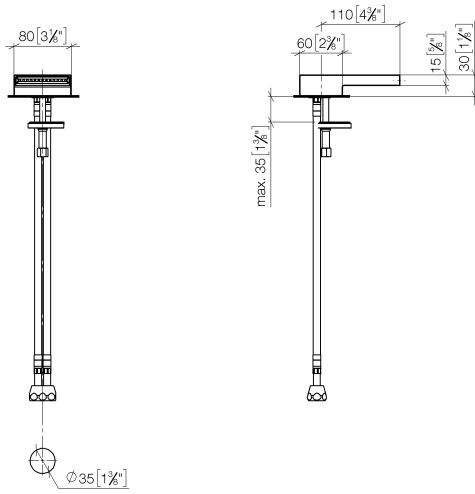

SYMETRICS Deck-mounted basin spout with pop-up waste - Brushed Platinum

13 710 740 Product version from 3/11/2013

- 110mm projection
- fixed spout
- PEARLSTREAM
- height of mixer 30 mm
- height up to aerator 15 mm
- hole diameter 35 mm
- 2x screw-in M 10 x 1 pressure hose, leak-tested
- 1/2" connection
- max. flow 5 l/min
- lead-free

Only suitable for basins with an overflow.

SYMETRICS Deck-mounted basin spout with pop-up waste - Brushed Platinum

13 710 740 Product version from 3/11/2013

mm [inches]

Flow rate chart

SYMETRICS Deck-mounted basin spout with pop-up waste - Brushed Platinum

13 710 740 Product version from 3/11/2013

Spare parts list

No.	Item Number	Name	Quantity used	Delivery time
1	90 29 03 065 00 90	insert	1	2
2	09 16 01 016 90	ring	1	2
3	09 23 01 033 90	flow reducer	1	2
4	09 14 10 100 90	seal	1	2
5	09 11 10 093 90	connection	1	2
6	04 30 04 016 00 90	hose	2	60
7	04 30 11 038 74 90	fixing set	1	2
8	09 31 11 011 90	pin	1	2
9	90 14 10 060 00 90	seal	1	2
10	09 31 20 065 90	plug	1	2
11	90 23 30 040 00-06	threaded connector	1	10
12	10 125 970-06	Basin Waste with push fastening 1 1/4" - Brushed Platinum	1	2