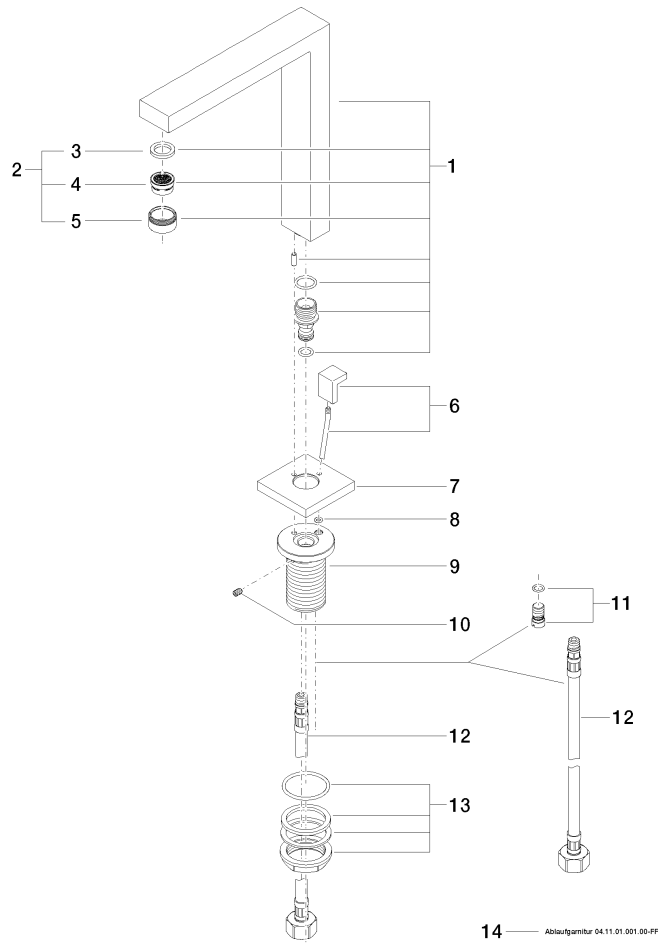

## SYMETRICS Deck-mounted basin spout with pop-up waste - Brushed Platinum

---

13 713 980

- 165mm projection
- fixed spout
- circular, air-enriched flow
- height of mixer 230 mm
- height up to aerator 205 mm
- hole diameter 35 mm
- 2x screw-in M 10 x 1 pressure hose, leak-tested
- rosette 60 x 60 mm
- max. flow 7 l/min
- lead-free

## SYMETRICS Deck-mounted basin spout with pop-up waste - Brushed Platinum

13 713 980

mm [inches]

# SYMETRICS Deck-mounted basin spout with pop-up waste - Brushed Platinum

13 713 980

Product version from 4/30/2009

## SYMETRICS Deck-mounted basin spout with pop-up waste - Brushed Platinum

---

13 713 980