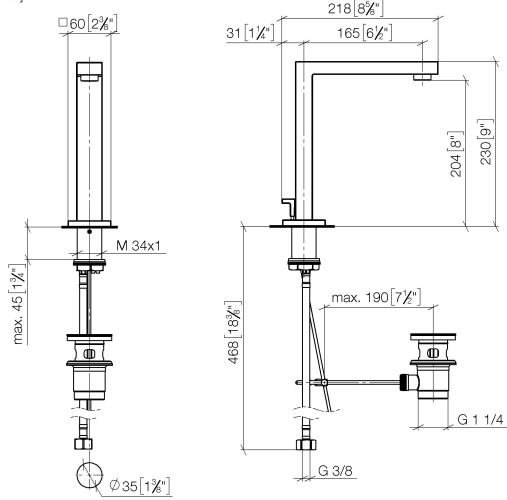

## SYMETRICS Deck-mounted basin spout with pop-up waste - Brushed Platinum

---

13 713 980

- 165mm projection
- fixed spout
- circular, air-enriched flow
- height of mixer 230 mm
- height up to aerator 205 mm
- hole diameter 35 mm
- 2x screw-in M 10 x 1 pressure hose, leak-tested
- rosette 60 x 60 mm
- max. flow 7 l/min
- lead-free

## SYMETRICS Deck-mounted basin spout with pop-up waste - Brushed Platinum

13 713 980

mm [inches]

## SYMETRICS Deck-mounted basin spout with pop-up waste - Brushed Platinum

---

13 713 980