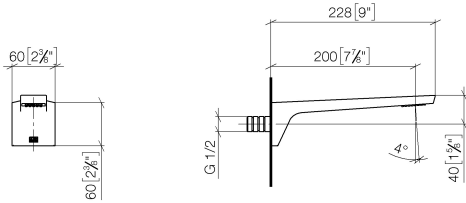

CL.1 Wall-mounted basin spout without pop-up waste - Brushed Champagne (22kt Gold)

CL.1

13 800 705

- 200mm projection
- fixed spout
- rectangular spray pattern with 40 individual jets
- hole diameter 37 mm
- lead-free
- 1/2" connection
- plug-link mounting
- max. flow 4.5 l/min
- This product can help a building meet the requirements of Green Building Rating Systems, e.g. LEED®, BREEAM®, DGNB
- WRAS 1512013

	Brushed Champagne (22kt Gold)	13 800 705-46
	Chrome	13 800 705-00
	Brushed Platinum	13 800 705-06
	Dark Chrome	13 800 705-19
	Champagne (22kt Gold)	13 800 705-47
	Brushed Dark Platinum	13 800 705-99

13 800 705
mm [inches]

Flow rate chart

Certificates

IAPMO_N-4976. IAPMO_6397.

13 800 705
Parts for other
finishes can be found
here: [Chrome](#)

Spare parts list

No.	Item Number	Name	Quantity used	Delivery time
1	09 24 03 081 10 90	extension	1	2
2	90 24 03 108 01 90	nipple set	1	2
3	09 30 30 113 20 90	screw	3	2
4	09 14 10 001 90	seal	3	2
5	90 31 11 004 00 90	pin	1	2
6	90 11 02 297 00 90	aerator	1	2