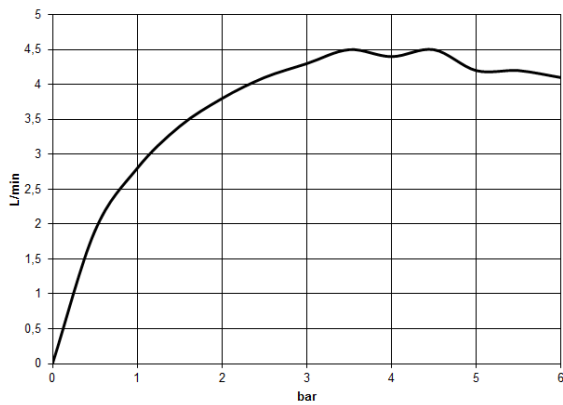

CL.1 Wall-mounted basin spout without pop-up waste - Brushed Champagne (22kt Gold)

CL.1

13 800 705

- 200mm projection
- fixed spout
- rectangular spray pattern with 40 individual jets
- hole diameter 37 mm
- lead-free
- 1/2" connection
- plug-link mounting
- max. flow 4.5 l/min
- This product can help a building meet the requirements of Green Building Rating Systems, e.g. LEED®, BREEAM®, DGNB
- WRAS 1512013

	Brushed Champagne (22kt Gold)	13 800 705-46
	Chrome	13 800 705-00
	Brushed Platinum	13 800 705-06
	Dark Chrome	13 800 705-19
	Champagne (22kt Gold)	13 800 705-47
	Brushed Dark Platinum	13 800 705-99

13 800 705
mm [inches]

Flow rate chart

Certificates

IAPMO_N-4976. IAPMO_6397.

13 800 705
Parts for other
finishes can be found
here: [Chrome](#)

Spare parts list

No.	Item Number	Name	Quantity used	Delivery time
1	09 24 03 081 10 90	extension	1	2
2	90 24 03 108 01 90	nipple set	1	2
3	09 30 30 113 20 90	screw	3	2
4	09 14 10 001 90	seal	3	2
5	90 31 11 004 00 90	pin	1	2
6	90 11 02 297 00 90	aerator	1	2