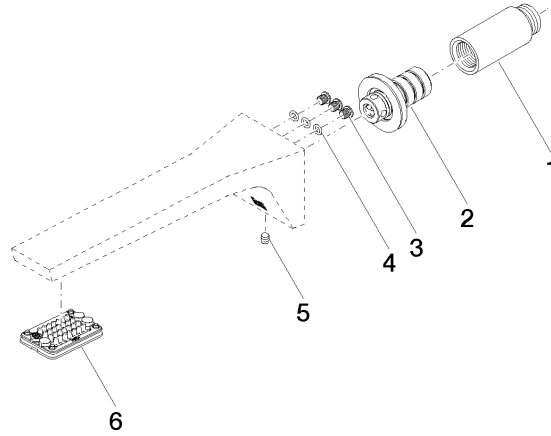

CL.1 Wall-mounted basin spout without pop-up waste - Brushed Champagne (22kt Gold)

CL.1

13 800 705

- 200mm projection
- fixed spout
- rectangular spray pattern with 40 individual jets
- hole diameter 37 mm
- lead-free
- 1/2" connection
- plug-link mounting
- max. flow 4.5 l/min
- This product can help a building meet the requirements of Green Building Rating Systems, e.g. LEED®, BREEAM®, DGNB
- WRAS 1512013

	Brushed Champagne (22kt Gold)	13 800 705-46
	Chrome	13 800 705-00
	Brushed Platinum	13 800 705-06
	Dark Chrome	13 800 705-19
	Champagne (22kt Gold)	13 800 705-47
	Brushed Dark Platinum	13 800 705-99

13 800 705
mm [inches]

Flow rate chart

Certificates

IAPMO_N-4976. IAPMO_6397.

13 800 705
Parts for other
finishes can be found
here: [Chrome](#)

Spare parts list

No.	Item Number	Name	Quantity used	Delivery time
1	09 24 03 081 10 90	extension	1	2
2	90 24 03 108 01 90	nipple set	1	2
3	09 30 30 113 20 90	screw	3	2
4	09 14 10 001 90	seal	3	2
5	90 31 11 004 00 90	pin	1	2
6	90 11 02 297 00 90	aerator	1	2