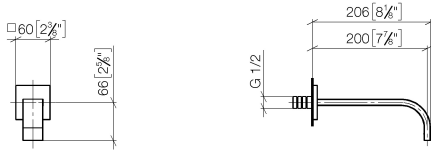

**MEM Wall-mounted basin spout without pop-up waste - Brushed Durabross (23kt Gold)**

MEM

13 800 782

- 200mm projection
- fixed spout
- rectangular, air-enriched flow
- hole diameter 37 mm
- rosette 60 x 60 mm
- 1/2" connection
- max. flow 5.7 l/min
- lead-free
- WRAS 2203039
- This product can help a building meet the requirements of Green Building Rating Systems, e.g. LEED®, BREEAM®, DGNB

**Recommended miscellaneous**

- Concealed wall elbow -** 35 085 970 90
- max. recess depth 163 mm
  - min. recess depth 90 mm

13 800 782  
mm [inches]

**Flow rate chart**

**Certificates**

WRAS\_2203039.

13 800 782