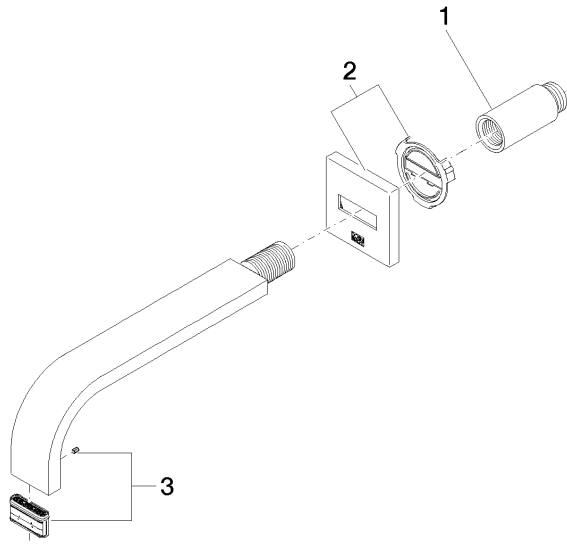

MEM Wall-mounted basin spout without pop-up waste - Champagne (22kt Gold)

MEM

13 800 782

- 200mm projection
- fixed spout
- rectangular, air-enriched flow
- hole diameter 37 mm
- rosette 60 x 60 mm
- 1/2" connection
- max. flow 5.7 l/min
- lead-free
- WRAS 2203039
- This product can help a building meet the requirements of Green Building Rating Systems, e.g. LEED®, BREEAM®, DGNB

Recommended miscellaneous

Concealed wall elbow -

35 085 970 90

- min. recess depth 90 mm
- max. recess depth 163 mm

MEM Wall-mounted basin spout without pop-up waste - Champagne (22kt Gold)

MEM

13 800 782
mm [inches]

Flow rate chart

Codes & Standards

Scottish Water
Byelaws

UK Water Supply
Regulations

MEM Wall-mounted basin spout without pop-up waste - Champagne (22kt Gold)

MEM

13 800 782
Certificates

WRAS_2203

MEM Wall-mounted basin spout without pop-up waste - Champagne (22kt Gold)

MEM

13 800 782

Product version from 3/10/2014

MEM Wall-mounted basin spout without pop-up waste - Champagne (22kt Gold)

MEM

13 800 782