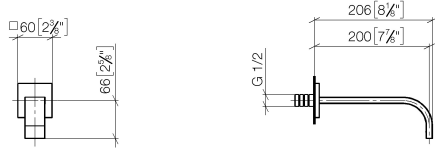

MEM Wall-mounted basin spout without pop-up waste - Champagne (22kt Gold)

MEM

13 800 782

- 200mm projection
- fixed spout
- rectangular, air-enriched flow
- hole diameter 37 mm
- rosette 60 x 60 mm
- 1/2" connection
- max. flow 5.7 l/min
- lead-free
- WRAS 2203039
- This product can help a building meet the requirements of Green Building Rating Systems, e.g. LEED®, BREEAM®, DGNB

Recommended miscellaneous

Concealed wall elbow -

35 085 970 90

- min. recess depth 90 mm
- max. recess depth 163 mm

MEM Wall-mounted basin spout without pop-up waste - Champagne (22kt Gold)

MEM

13 800 782
mm [inches]

Flow rate chart

Codes & Standards

Scottish Water
Byelaws

UK Water Supply
Regulations

MEM Wall-mounted basin spout without pop-up waste - Champagne (22kt Gold)

MEM

13 800 782
Certificates

WRAS_2203