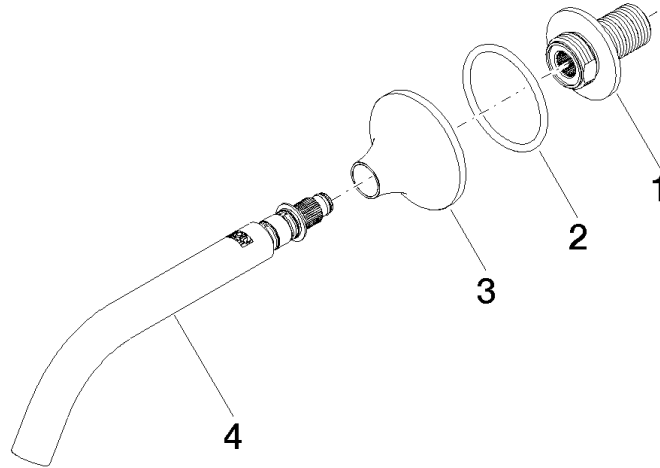

13 800 809

- 190mm projection
- fixed spout
- circular, air-enriched flow
- hole diameter 37 mm
- rosette Ø 60 mm
- 1/2" connection
- plug-link mounting
- max. flow 5.7 l/min
- lead-free
- WRAS 2306002
- This product can help a building meet the requirements of Green Building Rating Systems, e.g. LEED®, BREEAM®, DGNB

13 800 809

mm [inches]

Flow rate chart

Trajectory diagram

Codes & Standards

DIN 4109

ISO 3822

Scottish Water
Byelaws

UK Water Supply
Regulations

Ü-Zeichen

VAIA Wall-mounted basin spout without pop-up waste - Dark Chrome

VAIA

13 800 809

Certificates

WRAS_2306

LGA_29

13 800 809

Parts for other
finishes can be found
here: [Chrome](#)

VAIA Wall-mounted basin spout without pop-up waste - Dark Chrome

VAIA

13 800 809

Spare parts list