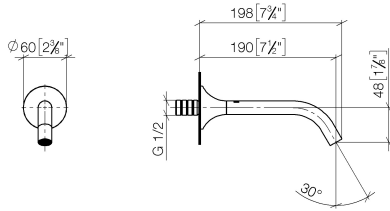

13 800 809

- 190mm projection
- fixed spout
- circular, air-enriched flow
- hole diameter 37 mm
- rosette Ø 60 mm
- 1/2" connection
- plug-link mounting
- max. flow 5.7 l/min
- lead-free
- WRAS 2306002
- This product can help a building meet the requirements of Green Building Rating Systems, e.g. LEED®, BREEAM®, DGNB

13 800 809

mm [inches]

Flow rate chart

Trajectory diagram

Codes & Standards

DIN 4109

ISO 3822

Scottish Water
Byelaws

UK Water Supply
Regulations

Ü-Zeichen

VAIA Wall-mounted basin spout without pop-up waste - Dark Chrome

VAIA

13 800 809

Certificates

WRAS_2306

LGA_29