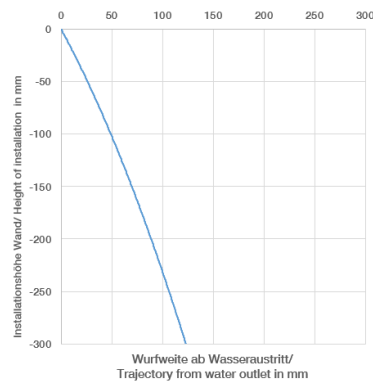

13 800 809

- 190mm projection
- fixed spout
- circular, air-enriched flow
- hole diameter 37 mm
- rosette Ø 60 mm
- 1/2" connection
- plug-link mounting
- max. flow 5.7 l/min
- lead-free
- WRAS 2306002
- This product can help a building meet the requirements of Green Building Rating Systems, e.g. LEED®, BREEAM®, DGNB

13 800 809

mm [inches]

Flow rate chart

Trajectory diagram

Codes & Standards

DIN 4109

ISO 3822

Scottish Water
Byelaws

UK Water Supply
Regulations

Ü-Zeichen

VAIA Wall-mounted basin spout without pop-up waste - Dark Chrome

VAIA

13 800 809

Certificates

WRAS_2306

LGA_29