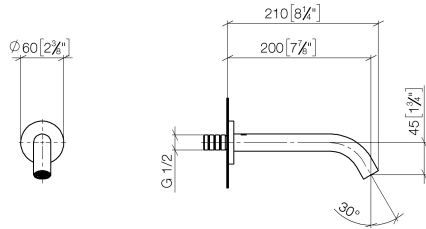

META Bath spout for wall mounting - Light Gold

META

13 801 660

- 200mm projection
- circular normal flow
- rosette Ø 60 mm
- hole diameter 37 mm
- 1/2" connection
- max. flow 24.6 l/min at 3 bar flow pressure

Recommended miscellaneous

- Concealed wall elbow -** 35 085 970 90
- min. recess depth 90 mm
 - max. recess depth 163 mm

13 801 660

mm [inches]

Flow rate chart

13 801 660