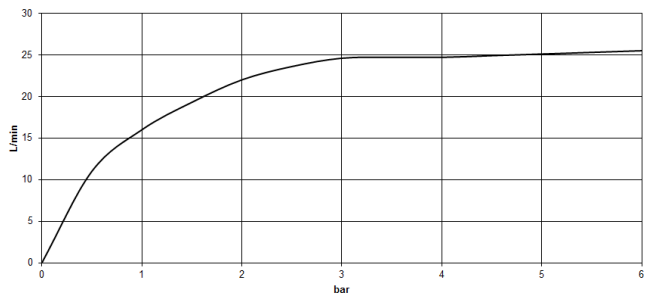

META Bath spout for wall mounting - Light Gold

META

13 801 660

- 200mm projection
- circular normal flow
- rosette Ø 60 mm
- hole diameter 37 mm
- 1/2" connection
- max. flow 24.6 l/min at 3 bar flow pressure

Recommended miscellaneous

- Concealed wall elbow -** 35 085 970 90
- min. recess depth 90 mm
 - max. recess depth 163 mm

13 801 660

mm [inches]

Flow rate chart

13 801 660