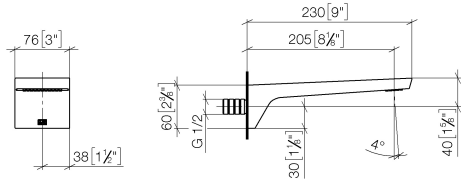

CL.1 Bath spout for wall mounting - Brushed Platinum

CL.1

13 801 705

- 205mm projection
- rectangular spray pattern with 55 individual jets
- hole diameter 37 mm
- 1/2" connection
- plug-link mounting
- max. flow 24.6 l/min at 3 bar flow pressure

- Concealed wall elbow -** 35 085 970 90
- max. recess depth 163 mm
 - min. recess depth 90 mm

13 801 705

mm [inches]

Flow rate chart

Certificates

WRAS_1512012. LGA_28683. IAPMO_4976 (6).

13 801 705

Spare parts list

No.	Item Number	Name	Quantity used	Delivery time
1	09 24 03 081 10 90	extension	1	2
2	09 24 03 180 90	nipple	1	2
3	09 14 10 119 90	seal	1	2
4	09 31 20 027 10-00	plug	2	10
5	09 14 10 132 90	seal	2	2
6	90 31 11 004 00 90	pin	1	2
7	90 11 02 299 00 90	aerator	1	2