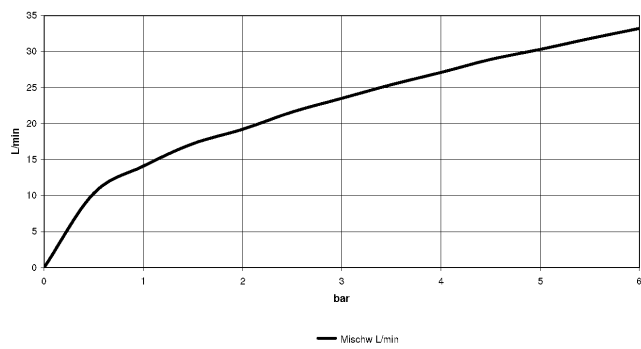

**LULU Bath spout for wall mounting - Brushed Platinum**

LULU

13 801 710

- 200mm projection
- circular normal flow
- hole diameter 37 mm
- 1/2" connection
- plug-link mounting
- max. flow 23.5 l/min at 3 bar flow pressure

	Brushed Platinum	13 801 710-06
	Chrome	13 801 710-00

**Recommended miscellaneous**

- Concealed wall elbow -** 35 085 970 90
- max. recess depth 163 mm
  - min. recess depth 90 mm

13 801 710

mm [inches]

### Flow rate chart