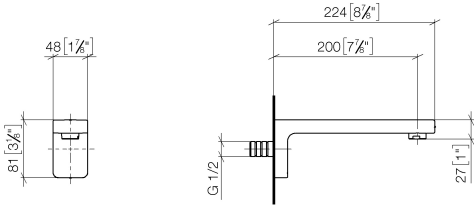

**LULU Bath spout for wall mounting - Brushed Platinum**

LULU

13 801 710

- 200mm projection
- circular normal flow
- hole diameter 37 mm
- 1/2" connection
- plug-link mounting
- max. flow 23.5 l/min at 3 bar flow pressure

	Brushed Platinum	13 801 710-06
	Chrome	13 801 710-00

**Recommended miscellaneous**

- Concealed wall elbow -** 35 085 970 90
- max. recess depth 163 mm
  - min. recess depth 90 mm

13 801 710

mm [inches]

### Flow rate chart