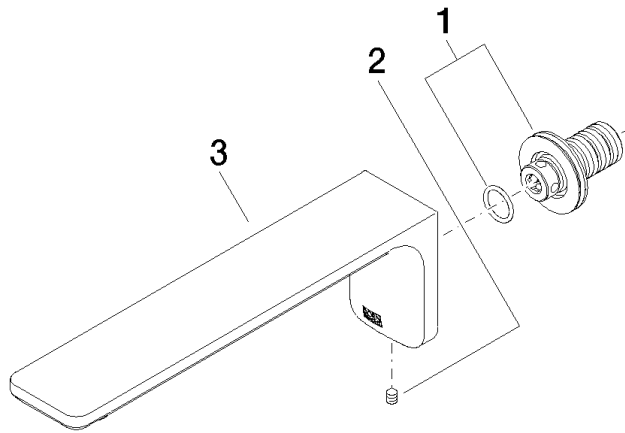

13 801 845

- 210mm projection
- circular normal flow
- hole diameter 37 mm
- 1/2" connection
- plug-link mounting
- max. flow 21.5 l/min at 3 bar flow pressure
- WRAS 2207003

	Brushed Light Gold	13 801 845-27
	Chrome	13 801 845-00
	Brushed Platinum	13 801 845-06
	Dark Chrome	13 801 845-19
	Matte Black	13 801 845-33
	Brushed Chrome	13 801 845-93
	Brushed Dark Platinum	13 801 845-99

Recommended miscellaneous

- Concealed wall elbow -** 35 085 970 90
- min. recess depth 90 mm
  - max. recess depth 163 mm

13 801 845

mm [inches]

**Flow rate chart**

13 801 845

**Product version from 3/9/2016**

# LISSÉ Bath spout for wall mounting - Brushed Light Gold

LISSÉ

13 801 845