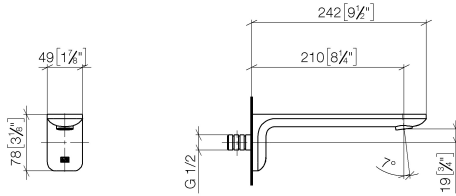

13 801 845

- 210mm projection
- circular normal flow
- hole diameter 37 mm
- 1/2" connection
- plug-link mounting
- max. flow 21.5 l/min at 3 bar flow pressure
- WRAS 2207003

	Brushed Light Gold	13 801 845-27
	Chrome	13 801 845-00
	Brushed Platinum	13 801 845-06
	Dark Chrome	13 801 845-19
	Matte Black	13 801 845-33
	Brushed Chrome	13 801 845-93
	Brushed Dark Platinum	13 801 845-99

Recommended miscellaneous

- Concealed wall elbow -** 35 085 970 90
- min. recess depth 90 mm
  - max. recess depth 163 mm

13 801 845

mm [inches]

**Flow rate chart**

13 801 845

**Product version from 3/9/2016**

# LISSÉ Bath spout for wall mounting - Brushed Light Gold

LISSÉ

13 801 845

### Product version from 3/9/2016

No.	Item Number	Name	Quantity used	Delivery time
	90 24 03 108 00 90	nipple set	3	2