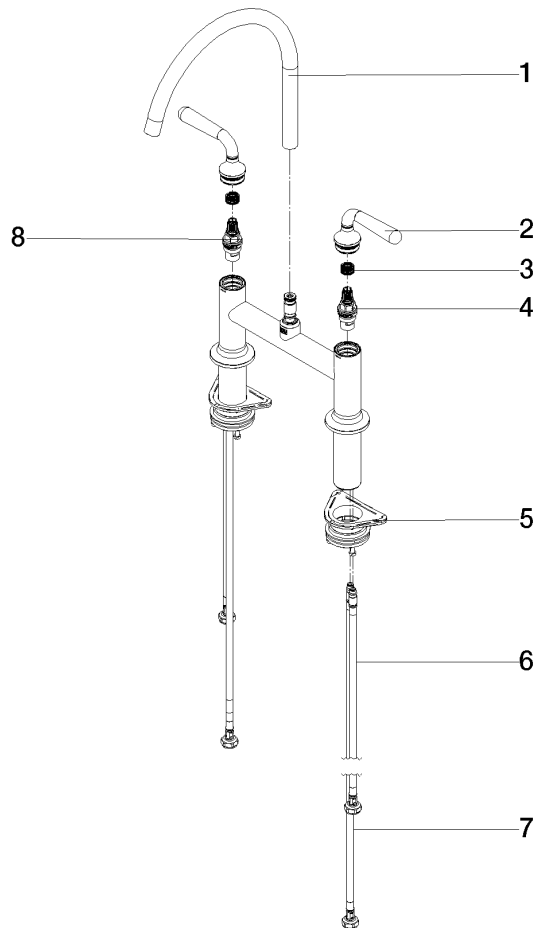

19 815 809

- 241mm projection
- pivotable spout 360°
- air-enriched flow
- max. flow 7 l/min at 3 bar flow pressure
- lead-free
- This product can help a building meet the requirements of Green Building Rating Systems, e.g. LEED®, BREEAM®, DGNB

Recommended miscellaneous

VAIA Dispenser with rosette - Chrome 82 434 809-00

19 815 809

Flow rate chart

Certificates

LGA_38632.

19 815 809

Spare parts list

No.	Item Number	Name	Quantity used	Delivery time
1	90 28 22 396 00-00	spout	1	10
2	90 20 80 057 00-00	handle	2	10
3	90 12 12 232 00 90	fixing cap	2	2
4	90 90 03 130 00 90	top	1	2
5	04 30 11 040 00 90	fixing set	2	2
6	04 30 04 100 00 90	hose	2	2
7	04 30 04 101 00 90	hose	2	2
8	90 90 03 131 00 90	top	1	2