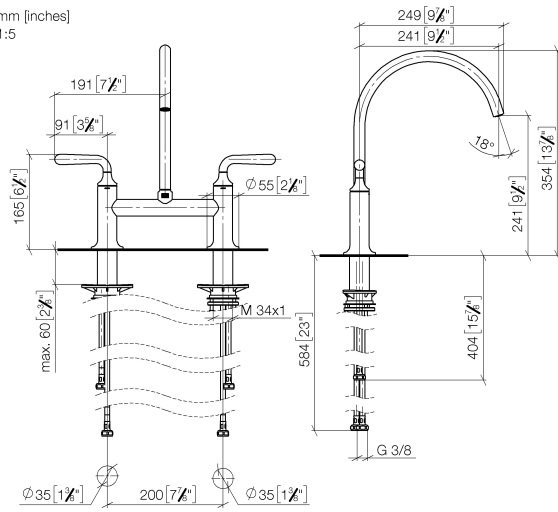

19 815 809

- 241mm projection
- pivotable spout 360°
- air-enriched flow
- max. flow 7 l/min at 3 bar flow pressure
- lead-free
- This product can help a building meet the requirements of Green Building Rating Systems, e.g. LEED®, BREEAM®, DGNB

Recommended miscellaneous

VAIA Dispenser with rosette - 82 434 809-06
Brushed Platinum

19 815 809

mm [inches]
1:5

Flow rate chart

Certificates

LGA_38632.

19 815 809

Parts for other finishes can be found here: [Chrome](#)

Spare parts list

No.	Item Number	Name	Quantity used	Delivery time
1	90 28 22 396 00-06	spout	1	-
Spare part can no longer be ordered, please order the replacement item				
2	90 20 80 057 00-06	handle	2	-
Spare part can no longer be ordered, please order the replacement item				
3	90 12 12 232 00 90	fixing cap	2	2
4	90 90 03 130 00 90	top	1	2
5	04 30 11 040 00 90	fixing set	2	2
6	04 30 04 100 00 90	hose	2	2
7	04 30 04 101 00 90	hose	2	2
8	90 90 03 131 00 90	top	1	2