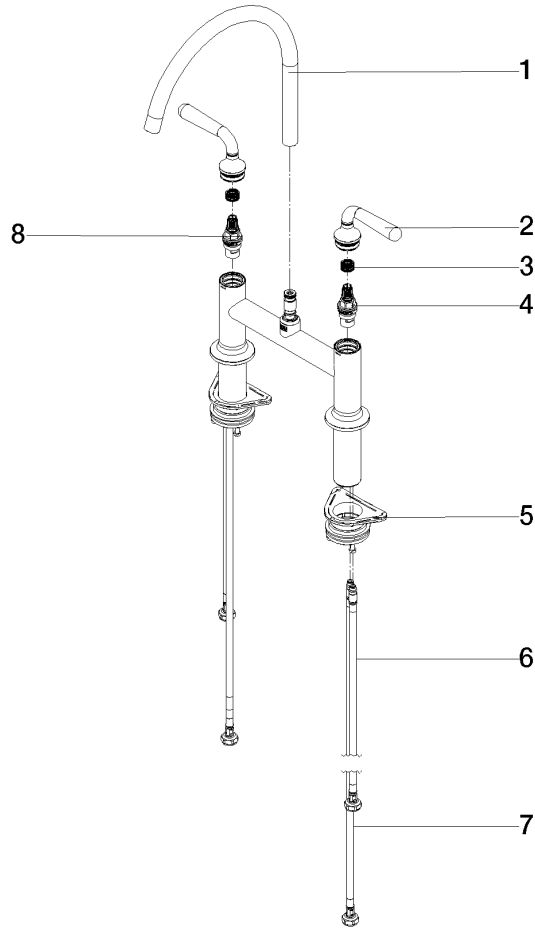

19 815 809

- 241mm projection
- pivotable spout 360°
- air-enriched flow
- max. flow 7 l/min at 3 bar flow pressure
- lead-free
- This product can help a building meet the requirements of Green Building Rating Systems, e.g. LEED®, BREEAM®, DGNB

Recommended miscellaneous

VAIA Dispenser with rosette - 82 434 809-06
Brushed Platinum

19 815 809

mm [inches]
1:5

Flow rate chart

Certificates

LGA_38632.

19 815 809

Parts for other finishes can be found here: [Chrome](#)

Spare parts list

No.	Item Number	Name	Quantity used	Delivery time
1	90 28 22 396 00-06	spout	1	-
Spare part can no longer be ordered, please order the replacement item				
2	90 20 80 057 00-06	handle	2	-
Spare part can no longer be ordered, please order the replacement item				
3	90 12 12 232 00 90	fixing cap	2	2
4	90 90 03 130 00 90	top	1	2
5	04 30 11 040 00 90	fixing set	2	2
6	04 30 04 100 00 90	hose	2	2
7	04 30 04 101 00 90	hose	2	2
8	90 90 03 131 00 90	top	1	2