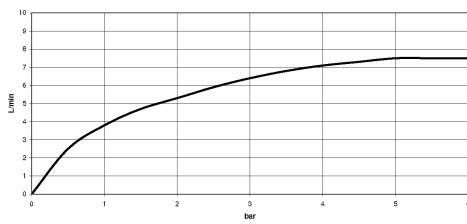

19 815 809

- 241mm projection
- pivotable spout 360°
- air-enriched flow
- max. flow 7 l/min at 3 bar flow pressure
- lead-free
- This product can help a building meet the requirements of Green Building Rating Systems, e.g. LEED®, BREEAM®, DGNB

Recommended miscellaneous

VAIA Dispenser with rosette - 82 434 809-06
Brushed Platinum

19 815 809

mm [inches]
1:5

Flow rate chart

Certificates

LGA_38632.

19 815 809