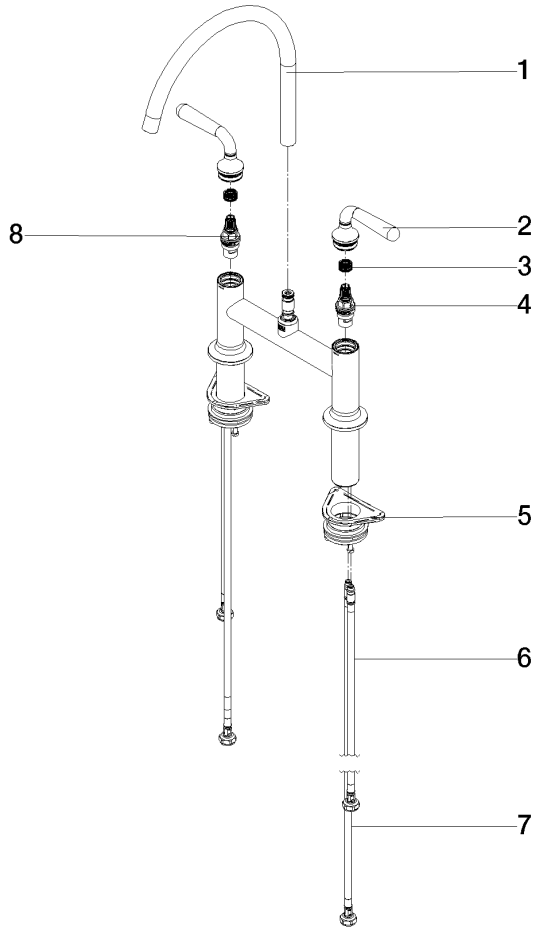

19 815 809

- 241mm projection
- pivotable spout 360°
- air-enriched flow
- max. flow 7 l/min at 3 bar flow pressure
- lead-free
- This product can help a building meet the requirements of Green Building Rating Systems, e.g. LEED®, BREEAM®, DGNB

Recommended miscellaneous

**VAIA Dispenser with rosette - Durabron (23kt Gold)** 82 434 809-09

19 815 809

Flow rate chart

Certificates

LGA\_38632.

19 815 809

Parts for other finishes can be found here: [Chrome](#)

### Spare parts list

No.	Item Number	Name	Quantity used	Delivery time
1	90 28 22 396 00-09	spout	1	-
Spare part can no longer be ordered, please order the replacement item				
2	90 20 80 057 00-09	handle	2	-
Spare part can no longer be ordered, please order the replacement item				
3	90 12 12 232 00 90	fixing cap	2	2
4	90 90 03 130 00 90	top	1	2
5	04 30 11 040 00 90	fixing set	2	2
6	04 30 04 100 00 90	hose	2	2
7	04 30 04 101 00 90	hose	2	2
8	90 90 03 131 00 90	top	1	2