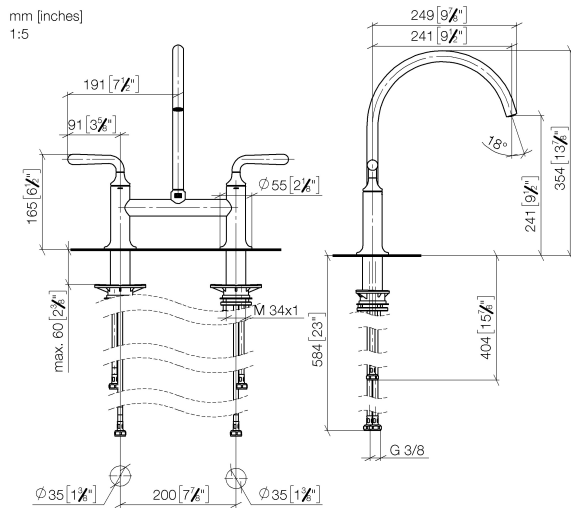

19 815 809

- 241mm projection
- pivotable spout 360°
- air-enriched flow
- max. flow 7 l/min at 3 bar flow pressure
- lead-free
- This product can help a building meet the requirements of Green Building Rating Systems, e.g. LEED®, BREEAM®, DGNB

Recommended miscellaneous

VAIA Dispenser with rosette - 82 434 809-33
Matte Black

19 815 809

Flow rate chart

Certificates

LGA_38632.

19 815 809

Parts for other finishes can be found here: [Chrome](#)

Spare parts list

No.	Item Number	Name	Quantity used	Delivery time
1	90 28 22 396 00-33	spout	1	-
Spare part can no longer be ordered, please order the replacement item				
2	90 20 80 057 00-33	handle	2	-
Spare part can no longer be ordered, please order the replacement item				
3	90 12 12 232 00 90	fixing cap	2	2
4	90 90 03 130 00 90	top	1	2
5	04 30 11 040 00 90	fixing set	2	2
6	04 30 04 100 00 90	hose	2	2
7	04 30 04 101 00 90	hose	2	2
8	90 90 03 131 00 90	top	1	2