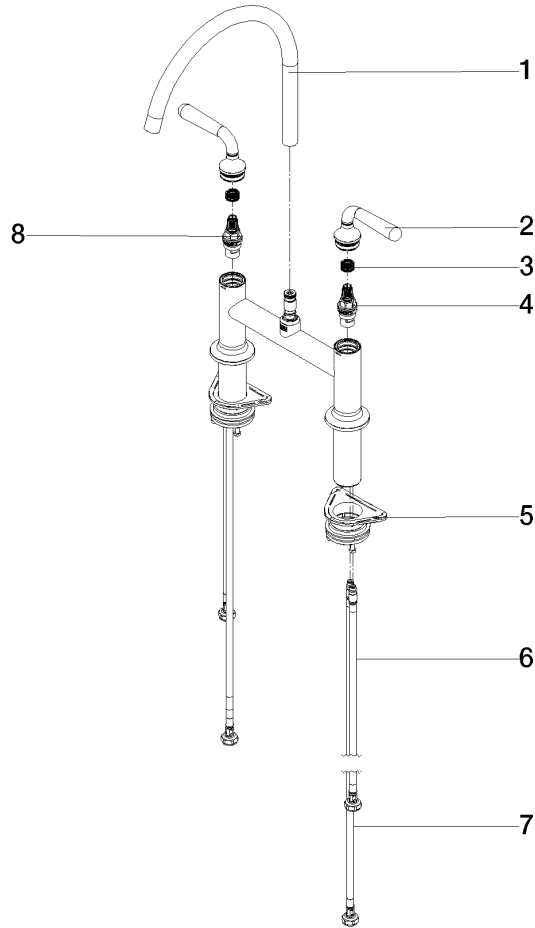

19 815 809

- 241mm projection
- pivotable spout 360°
- air-enriched flow
- max. flow 7 l/min at 3 bar flow pressure
- lead-free
- This product can help a building meet the requirements of Green Building Rating Systems, e.g. LEED®, BREEAM®, DGNB

Recommended miscellaneous

VAIA Dispenser with rosette - 82 434 809-33
Matte Black

19 815 809

Flow rate chart

Certificates

LGA_38632.

19 815 809

Parts for other finishes can be found here: [Chrome](#)

Spare parts list

No.	Item Number	Name	Quantity used	Delivery time
1	90 28 22 396 00-33	spout	1	-
Spare part can no longer be ordered, please order the replacement item				
2	90 20 80 057 00-33	handle	2	-
Spare part can no longer be ordered, please order the replacement item				
3	90 12 12 232 00 90	fixing cap	2	2
4	90 90 03 130 00 90	top	1	2
5	04 30 11 040 00 90	fixing set	2	2
6	04 30 04 100 00 90	hose	2	2
7	04 30 04 101 00 90	hose	2	2
8	90 90 03 131 00 90	top	1	2