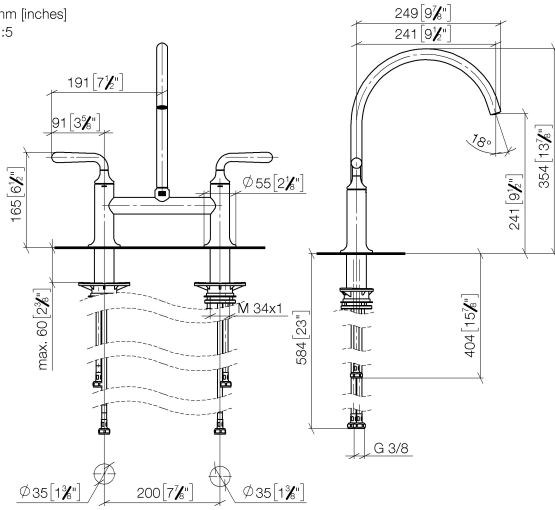

19 815 809

- 241mm projection
- pivotable spout 360°
- air-enriched flow
- max. flow 7 l/min at 3 bar flow pressure
- lead-free
- This product can help a building meet the requirements of Green Building Rating Systems, e.g. LEED®, BREEAM®, DGNB

Recommended miscellaneous

VAIA Dispenser with rosette - Champagne (22kt Gold) 82 434 809-47

19 815 809

mm [inches]
1:5

Flow rate chart

Certificates

LGA_38632.

19 815 809

Parts for other finishes can be found here: [Chrome](#)

Spare parts list

No.	Item Number	Name	Quantity used	Delivery time
1	90 28 22 396 00-47	spout	1	-
Spare part can no longer be ordered, please order the replacement item				
2	90 20 80 057 00-47	handle	2	-
Spare part can no longer be ordered, please order the replacement item				
3	90 12 12 232 00 90	fixing cap	2	2
4	90 90 03 130 00 90	top	1	2
5	04 30 11 040 00 90	fixing set	2	2
6	04 30 04 100 00 90	hose	2	2
7	04 30 04 101 00 90	hose	2	2
8	90 90 03 131 00 90	top	1	2