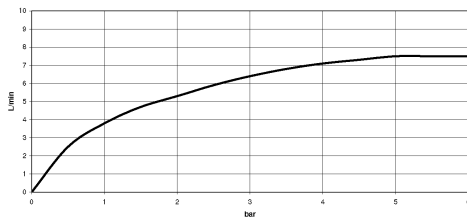

Recommended miscellaneous

VAIA Dispenser with rosette - Champagne (22kt Gold) 82 434 809-47

19 815 809

mm [inches]
1:5

Flow rate chart

Certificates

LGA_38632.

19 815 809