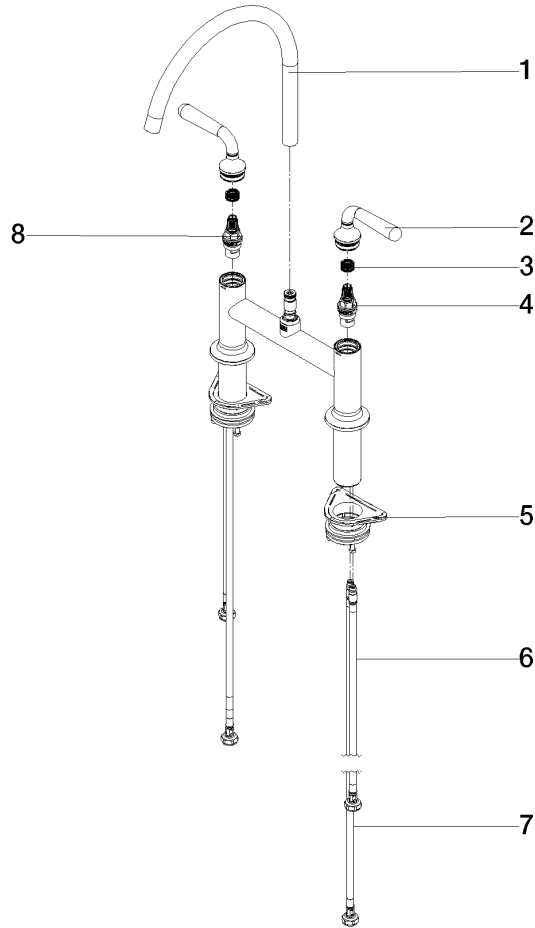

19 815 809

- 241mm projection
- pivotable spout 360°
- air-enriched flow
- max. flow 7 l/min at 3 bar flow pressure
- lead-free
- This product can help a building meet the requirements of Green Building Rating Systems, e.g. LEED®, BREEAM®, DGNB

Recommended miscellaneous

VAIA Dispenser with rosette - Champagne (22kt Gold) 82 434 809-47

19 815 809

mm [inches]
1:5

Flow rate chart

Certificates

LGA_38632.

19 815 809

Parts for other finishes can be found here: [Chrome](#)

Spare parts list

No.	Item Number	Name	Quantity used	Delivery time
1	90 28 22 396 00-47	spout	1	-
Spare part can no longer be ordered, please order the replacement item				
2	90 20 80 057 00-47	handle	2	-
Spare part can no longer be ordered, please order the replacement item				
3	90 12 12 232 00 90	fixing cap	2	2
4	90 90 03 130 00 90	top	1	2
5	04 30 11 040 00 90	fixing set	2	2
6	04 30 04 100 00 90	hose	2	2
7	04 30 04 101 00 90	hose	2	2
8	90 90 03 131 00 90	top	1	2