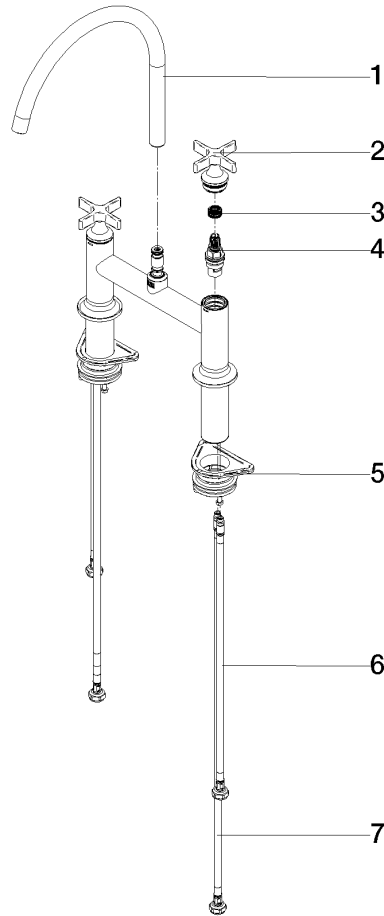

19 825 809

- 241mm projection
- pivotable spout 360°
- air-enriched flow
- max. flow 7 l/min at 3 bar flow pressure
- lead-free
- This product can help a building meet the requirements of Green Building Rating Systems, e.g. LEED®, BREEAM®, DGNB

	Brushed Platinum	19 825 809-06
	Chrome	19 825 809-00
	Platinum	19 825 809-08
	Durabronze (23kt Gold)	19 825 809-09
	Dark Chrome	19 825 809-19
	Brushed Durabronze (23kt Gold)	19 825 809-28
	Matte Black	19 825 809-33
	Brushed Champagne (22kt Gold)	19 825 809-46
	Champagne (22kt Gold)	19 825 809-47
	Brushed Chrome	19 825 809-93
	Brushed Dark Platinum	19 825 809-99

Recommended miscellaneous

VAIA Dispenser with rosette - 82 434 809-06
Brushed Platinum

19 825 809

Flow rate chart

Certificates

LGA_38632.

19 825 809

Parts for other finishes can be found here: [Chrome](#)

Spare parts list

No.	Item Number	Name	Quantity used	Delivery time
1	90 28 22 396 00-06	spout	1	-
Spare part can no longer be ordered, please order the replacement item				
2	90 20 80 036 00-06	handle	2	-
Spare part can no longer be ordered, please order the replacement item				
3	90 12 12 232 00 90	fixing cap	2	2
4	90 90 03 131 00 90	top	2	2
5	04 30 11 040 00 90	fixing set	2	2
6	04 30 04 100 00 90	hose	2	2
7	04 30 04 101 00 90	hose	2	2