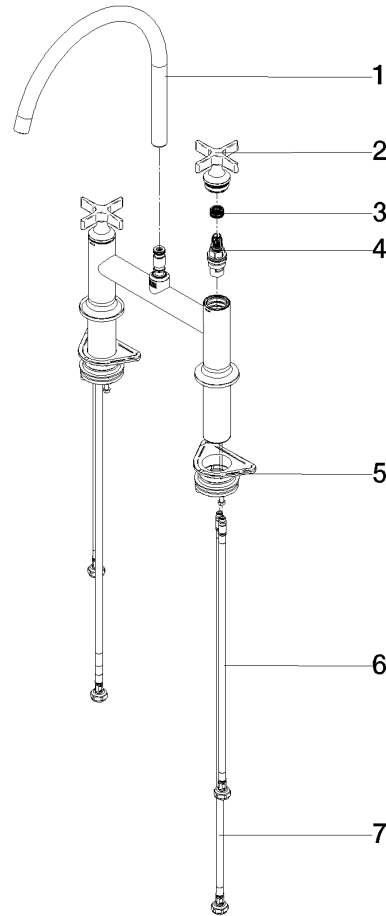

19 825 809

- 241mm projection
- pivotable spout 360°
- air-enriched flow
- max. flow 7 l/min at 3 bar flow pressure
- lead-free
- This product can help a building meet the requirements of Green Building Rating Systems, e.g. LEED®, BREEAM®, DGNB

	Platinum	19 825 809-08
	Chrome	19 825 809-00
	Brushed Platinum	19 825 809-06
	Durabrand (23kt Gold)	19 825 809-09
	Dark Chrome	19 825 809-19
	Brushed Durabrand (23kt Gold)	19 825 809-28
	Matte Black	19 825 809-33
	Brushed Champagne (22kt Gold)	19 825 809-46
	Champagne (22kt Gold)	19 825 809-47
	Brushed Chrome	19 825 809-93
	Brushed Dark Platinum	19 825 809-99

Recommended miscellaneous

VAIA Dispenser with rosette - Platinum 82 434 809-08

19 825 809

Flow rate chart

Certificates

LGA_38632.

19 825 809

Parts for other finishes can be found here: [Chrome](#)

Spare parts list

No.	Item Number	Name	Quantity used	Delivery time
1	90 28 22 396 00-08	spout	1	-
Spare part can no longer be ordered, please order the replacement item				
2	90 20 80 036 00-08	handle	2	-
Spare part can no longer be ordered, please order the replacement item				
3	90 12 12 232 00 90	fixing cap	2	2
4	90 90 03 131 00 90	top	2	2
5	04 30 11 040 00 90	fixing set	2	2
6	04 30 04 100 00 90	hose	2	2
7	04 30 04 101 00 90	hose	2	2