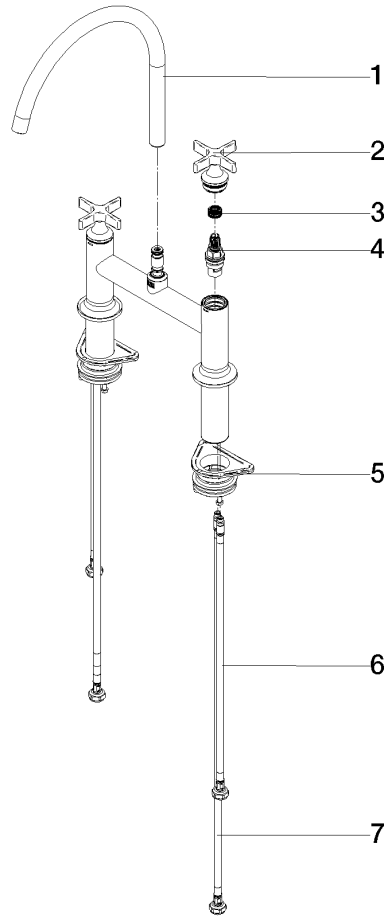

19 825 809

- 241mm projection
- pivotable spout 360°
- air-enriched flow
- max. flow 7 l/min at 3 bar flow pressure
- lead-free
- This product can help a building meet the requirements of Green Building Rating Systems, e.g. LEED®, BREEAM®, DGNB

	Durabron (23kt Gold)	19 825 809-09
	Chrome	19 825 809-00
	Brushed Platinum	19 825 809-06
	Platinum	19 825 809-08
	Dark Chrome	19 825 809-19
	Brushed Durabron (23kt Gold)	19 825 809-28
	Matte Black	19 825 809-33
	Brushed Champagne (22kt Gold)	19 825 809-46
	Champagne (22kt Gold)	19 825 809-47
	Brushed Chrome	19 825 809-93
	Brushed Dark Platinum	19 825 809-99

Recommended miscellaneous

VAIA Dispenser with rosette - Durabron (23kt Gold) 82 434 809-09

19 825 809

Flow rate chart

Certificates

LGA_38632.

19 825 809

Parts for other finishes can be found here: [Chrome](#)

Spare parts list

No.	Item Number	Name	Quantity used	Delivery time
1	90 28 22 396 00-09	spout	1	-
Spare part can no longer be ordered, please order the replacement item				
2	90 20 80 036 00-09	handle	2	-
Spare part can no longer be ordered, please order the replacement item				
3	90 12 12 232 00 90	fixing cap	2	2
4	90 90 03 131 00 90	top	2	2
5	04 30 11 040 00 90	fixing set	2	2
6	04 30 04 100 00 90	hose	2	2
7	04 30 04 101 00 90	hose	2	2