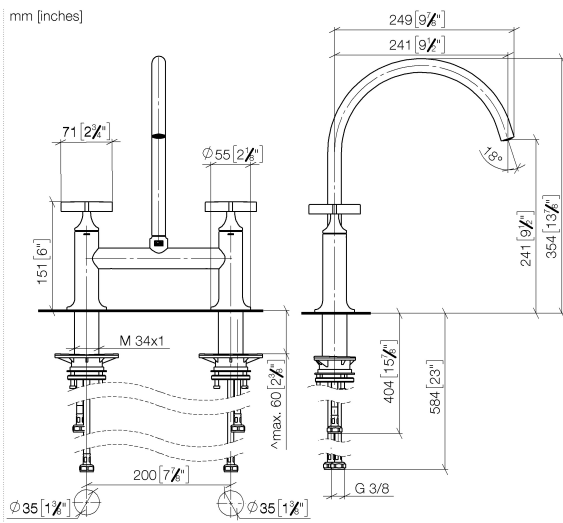

19 825 809

- 241mm projection
- pivotable spout 360°
- air-enriched flow
- max. flow 7 l/min at 3 bar flow pressure
- lead-free
- This product can help a building meet the requirements of Green Building Rating Systems, e.g. LEED®, BREEAM®, DGNB

Recommended miscellaneous

VAIA Dispenser with rosette - Dark Chrome 82 434 809-19

19 825 809

Flow rate chart

Certificates

LGA_38632.

19 825 809

Parts for other finishes can be found here: [Chrome](#)

Spare parts list

No.	Item Number	Name	Quantity used	Delivery time
1	90 28 22 396 00-19	spout	1	-
Spare part can no longer be ordered, please order the replacement item				
2	90 20 80 036 00-19	handle	2	-
Spare part can no longer be ordered, please order the replacement item				
3	90 12 12 232 00 90	fixing cap	2	2
4	90 90 03 131 00 90	top	2	2
5	04 30 11 040 00 90	fixing set	2	2
6	04 30 04 100 00 90	hose	2	2
7	04 30 04 101 00 90	hose	2	2