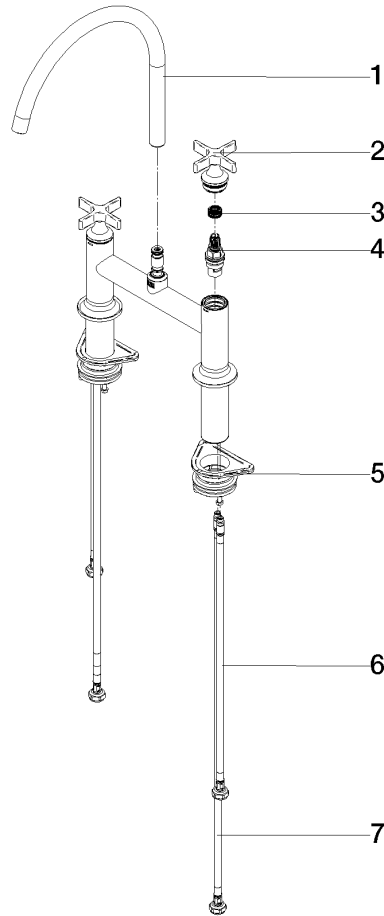

19 825 809

- 241mm projection
- pivotable spout 360°
- air-enriched flow
- max. flow 7 l/min at 3 bar flow pressure
- lead-free
- This product can help a building meet the requirements of Green Building Rating Systems, e.g. LEED®, BREEAM®, DGNB

	Dark Chrome	19 825 809-19
	Chrome	19 825 809-00
	Brushed Platinum	19 825 809-06
	Platinum	19 825 809-08
	Durabrand (23kt Gold)	19 825 809-09
	Brushed Durabrand (23kt Gold)	19 825 809-28
	Matte Black	19 825 809-33
	Brushed Champagne (22kt Gold)	19 825 809-46
	Champagne (22kt Gold)	19 825 809-47
	Brushed Chrome	19 825 809-93
	Brushed Dark Platinum	19 825 809-99

Recommended miscellaneous

VAIA Dispenser with rosette - Dark Chrome 82 434 809-19

19 825 809

Flow rate chart

Certificates

LGA_38632.

19 825 809

Parts for other finishes can be found here: [Chrome](#)

Spare parts list

No.	Item Number	Name	Quantity used	Delivery time
1	90 28 22 396 00-19	spout	1	-
Spare part can no longer be ordered, please order the replacement item				
2	90 20 80 036 00-19	handle	2	-
Spare part can no longer be ordered, please order the replacement item				
3	90 12 12 232 00 90	fixing cap	2	2
4	90 90 03 131 00 90	top	2	2
5	04 30 11 040 00 90	fixing set	2	2
6	04 30 04 100 00 90	hose	2	2
7	04 30 04 101 00 90	hose	2	2