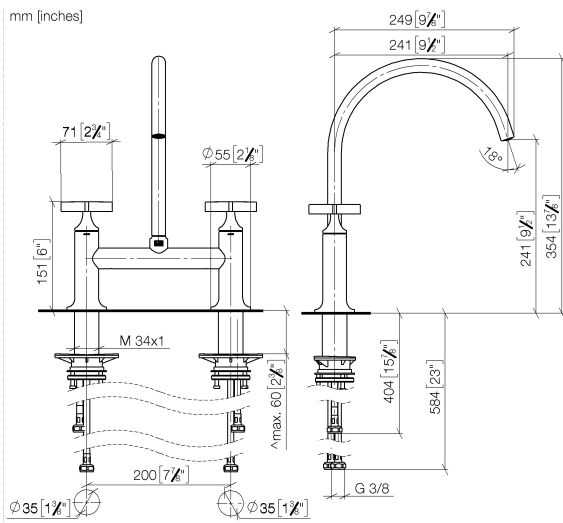

19 825 809

Flow rate chart