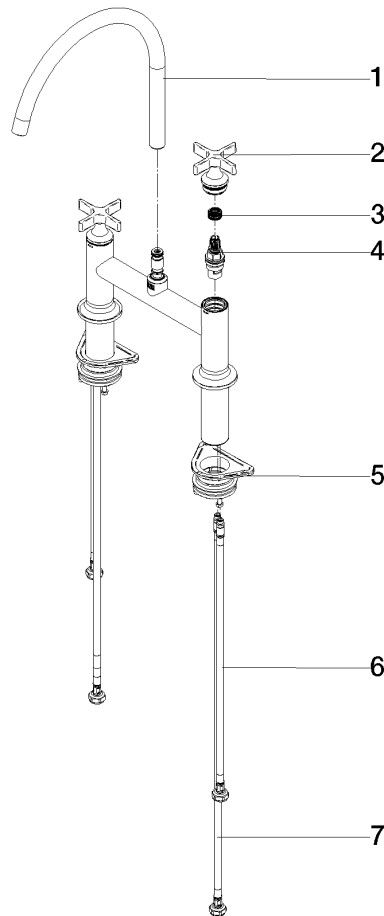

19 825 809

- 241mm projection
- pivotable spout 360°
- air-enriched flow
- max. flow 7 l/min at 3 bar flow pressure
- lead-free
- This product can help a building meet the requirements of Green Building Rating Systems, e.g. LEED®, BREEAM®, DGNB

	Matte Black	19 825 809-33
	Chrome	19 825 809-00
	Brushed Platinum	19 825 809-06
	Platinum	19 825 809-08
	Durabronze (23kt Gold)	19 825 809-09
	Dark Chrome	19 825 809-19
	Brushed Durabronze (23kt Gold)	19 825 809-28
	Brushed Champagne (22kt Gold)	19 825 809-46
	Champagne (22kt Gold)	19 825 809-47
	Brushed Chrome	19 825 809-93
	Brushed Dark Platinum	19 825 809-99

Recommended miscellaneous

VAIA Dispenser with rosette - 82 434 809-33
Matte Black

19 825 809

Flow rate chart

Certificates

LGA_38632.

19 825 809

Parts for other finishes can be found here: [Chrome](#)

Spare parts list

No.	Item Number	Name	Quantity used	Delivery time
1	90 28 22 396 00-33	spout	1	-
Spare part can no longer be ordered, please order the replacement item				
2	90 20 80 036 00-33	handle	2	-
Spare part can no longer be ordered, please order the replacement item				
3	90 12 12 232 00 90	fixing cap	2	2
4	90 90 03 131 00 90	top	2	2
5	04 30 11 040 00 90	fixing set	2	2
6	04 30 04 100 00 90	hose	2	2
7	04 30 04 101 00 90	hose	2	2