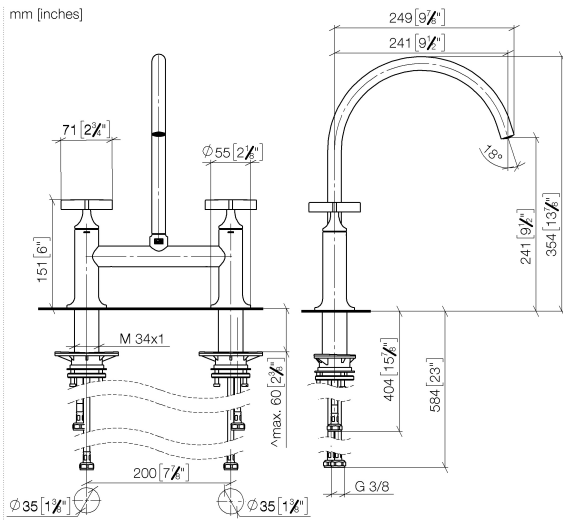

19 825 809

- 241mm projection
- pivotable spout 360°
- air-enriched flow
- max. flow 7 l/min at 3 bar flow pressure
- lead-free
- This product can help a building meet the requirements of Green Building Rating Systems, e.g. LEED®, BREEAM®, DGNB

Recommended miscellaneous

VAIA Dispenser with rosette - Champagne (22kt Gold) 82 434 809-47

19 825 809

Flow rate chart

Certificates

LGA_38632.

19 825 809

Parts for other finishes can be found here: [Chrome](#)

Spare parts list

No.	Item Number	Name	Quantity used	Delivery time
1	90 28 22 396 00-47	spout	1	-
Spare part can no longer be ordered, please order the replacement item				
2	90 20 80 036 00-47	handle	2	-
Spare part can no longer be ordered, please order the replacement item				
3	90 12 12 232 00 90	fixing cap	2	2
4	90 90 03 131 00 90	top	2	2
5	04 30 11 040 00 90	fixing set	2	2
6	04 30 04 100 00 90	hose	2	2
7	04 30 04 101 00 90	hose	2	2