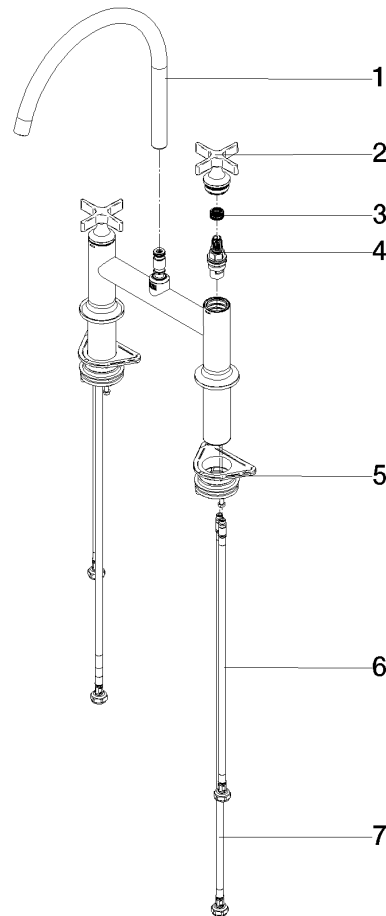

19 825 809

- 241mm projection
- pivotable spout 360°
- air-enriched flow
- max. flow 7 l/min at 3 bar flow pressure
- lead-free
- This product can help a building meet the requirements of Green Building Rating Systems, e.g. LEED®, BREEAM®, DGNB

	Champagne (22kt Gold)	19 825 809-47
	Chrome	19 825 809-00
	Brushed Platinum	19 825 809-06
	Platinum	19 825 809-08
	Durabronze (23kt Gold)	19 825 809-09
	Dark Chrome	19 825 809-19
	Brushed Durabronze (23kt Gold)	19 825 809-28
	Matte Black	19 825 809-33
	Brushed Champagne (22kt Gold)	19 825 809-46
	Brushed Chrome	19 825 809-93
	Brushed Dark Platinum	19 825 809-99

Recommended miscellaneous

VAIA Dispenser with rosette - Champagne (22kt Gold) 82 434 809-47

19 825 809

Flow rate chart

Certificates

LGA_38632.

19 825 809

Parts for other finishes can be found here: [Chrome](#)

Spare parts list

No.	Item Number	Name	Quantity used	Delivery time
1	90 28 22 396 00-47	spout	1	-
Spare part can no longer be ordered, please order the replacement item				
2	90 20 80 036 00-47	handle	2	-
Spare part can no longer be ordered, please order the replacement item				
3	90 12 12 232 00 90	fixing cap	2	2
4	90 90 03 131 00 90	top	2	2
5	04 30 11 040 00 90	fixing set	2	2
6	04 30 04 100 00 90	hose	2	2
7	04 30 04 101 00 90	hose	2	2