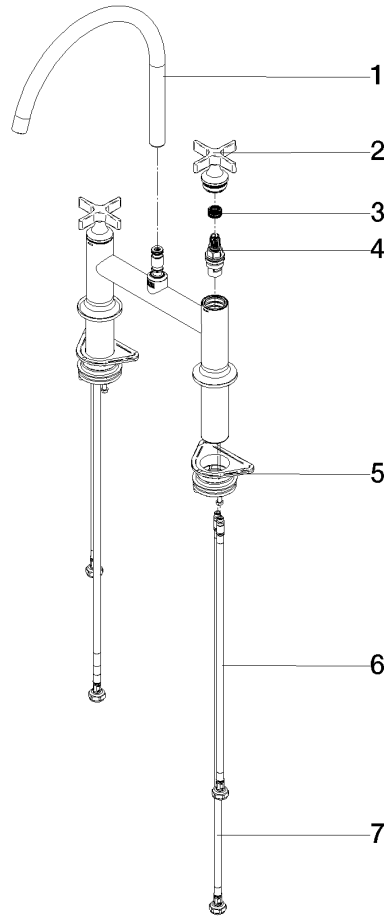

19 825 809

- 241mm projection
- pivotable spout 360°
- air-enriched flow
- max. flow 7 l/min at 3 bar flow pressure
- lead-free
- This product can help a building meet the requirements of Green Building Rating Systems, e.g. LEED®, BREEAM®, DGNB

	Brushed Chrome	19 825 809-93
	Chrome	19 825 809-00
	Brushed Platinum	19 825 809-06
	Platinum	19 825 809-08
	Durabronze (23kt Gold)	19 825 809-09
	Dark Chrome	19 825 809-19
	Brushed Durabronze (23kt Gold)	19 825 809-28
	Matte Black	19 825 809-33
	Brushed Champagne (22kt Gold)	19 825 809-46
	Champagne (22kt Gold)	19 825 809-47
	Brushed Dark Platinum	19 825 809-99

Recommended miscellaneous

VAIA Dispenser with rosette - 82 434 809-93
Brushed Chrome

19 825 809

Flow rate chart

Certificates

LGA_38632.

19 825 809

Parts for other finishes can be found here: [Chrome](#)

Spare parts list

No.	Item Number	Name	Quantity used	Delivery time
1	90 28 22 396 00-93	spout	1	-
Spare part can no longer be ordered, please order the replacement item				
2	90 20 80 036 00-93	handle	2	-
Spare part can no longer be ordered, please order the replacement item				
3	90 12 12 232 00 90	fixing cap	2	2
4	90 90 03 131 00 90	top	2	2
5	04 30 11 040 00 90	fixing set	2	2
6	04 30 04 100 00 90	hose	2	2
7	04 30 04 101 00 90	hose	2	2