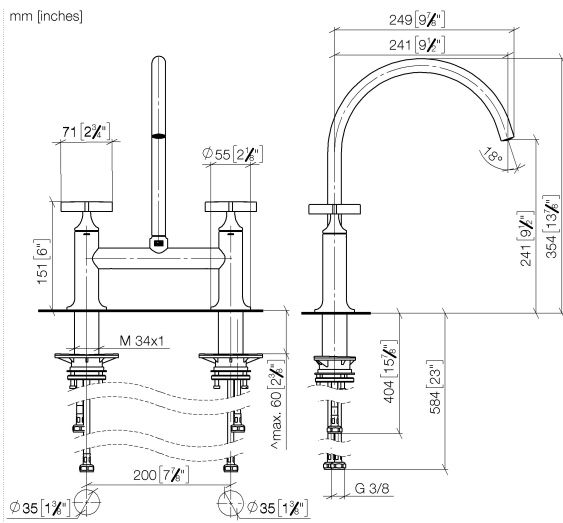

19 825 809

- 241mm projection
- pivotable spout 360°
- air-enriched flow
- max. flow 7 l/min at 3 bar flow pressure
- lead-free
- This product can help a building meet the requirements of Green Building Rating Systems, e.g. LEED®, BREEAM®, DGNB

Recommended miscellaneous

VAIA Dispenser with rosette - 82 434 809-93
Brushed Chrome

19 825 809

Flow rate chart

Certificates

LGA_38632.

19 825 809

Parts for other finishes can be found here: [Chrome](#)

Spare parts list

No.	Item Number	Name	Quantity used	Delivery time
1	90 28 22 396 00-93	spout	1	-
Spare part can no longer be ordered, please order the replacement item				
2	90 20 80 036 00-93	handle	2	-
Spare part can no longer be ordered, please order the replacement item				
3	90 12 12 232 00 90	fixing cap	2	2
4	90 90 03 131 00 90	top	2	2
5	04 30 11 040 00 90	fixing set	2	2
6	04 30 04 100 00 90	hose	2	2
7	04 30 04 101 00 90	hose	2	2