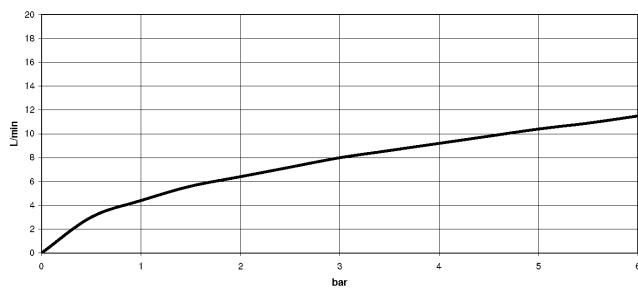

19 870 809

- 240mm projection
- pivotable spout 360°
- Optional swivel limiter available with swivel limiter set 12 823 970 90
- air-enriched flow and spray flow
- 1800 mm metal shower hose
- sprayface with anti-scaling system
- max. flow 8 l/min at 3 bar flow pressure
- lead-free
- This product can help a building meet the requirements of Green Building Rating Systems, e.g. LEED®, BREEAM®, DGNB

Recommended miscellaneous

Swivel limitation set -

12 823 970 90

Recommended miscellaneous

VAIA Dispenser with rosette - Chrome

82 434 809-00

19 870 809

Flow rate chart