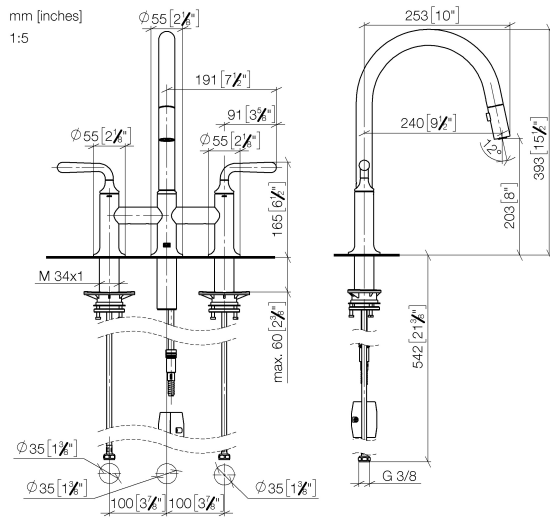

19 870 809

- 240mm projection
- pivotable spout 360°
- Optional swivel limiter available with swivel limiter set 12 823 970 90
- air-enriched flow and spray flow
- 1800 mm metal shower hose
- sprayface with anti-scaling system
- max. flow 8 l/min at 3 bar flow pressure
- lead-free
- This product can help a building meet the requirements of Green Building Rating Systems, e.g. LEED®, BREEAM®, DGNB

Recommended miscellaneous

Swivel limitation set -

12 823 970 90

Recommended miscellaneous

VAIA Dispenser with rosette - Chrome

82 434 809-00

19 870 809

Flow rate chart

Certificates

LGA_38633.

Belgaqua_24-005-
27_3.

19 870 809

Spare parts list

No.	Item Number	Name	Quantity used	Delivery time
1	90 28 22 397 00-00	spout	1	10
2	90 20 80 057 00-00	handle	2	10
3	90 12 12 232 00 90	fixing cap	2	2
4	90 90 03 130 00 90	top	1	2
5	04 30 11 040 00 90	fixing set	2	2
6	04 30 04 100 00 90	hose	2	2
7	04 21 50 010 00 90	accessories	1	2
8	04 30 02 120 00-00	hose	1	10
9	90 24 03 253 00 90	adaptor	1	2
10	04 28 20 067 00 90	pipe	1	2
11	90 90 03 131 00 90	top	1	2
12	90 18 40 317 00-00	shower	1	10