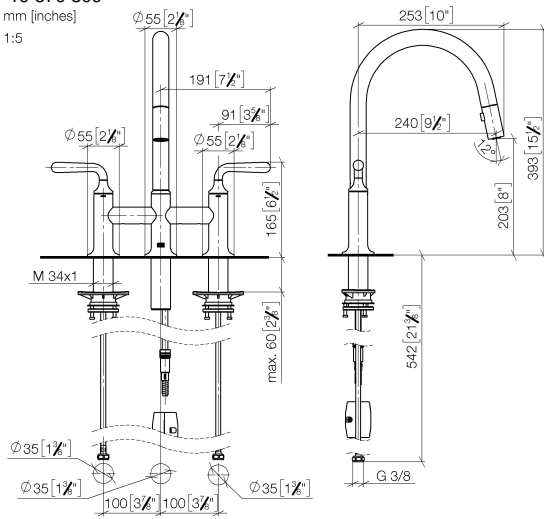

VAIA Three-hole bridge mixer Pull-down with spray function - Durabronss (23kt Gold)

VAIA

19 870 809

- 240mm projection
- pivotable spout 360°
- Optional swivel limiter available with swivel limiter set 12 823 970 90
- air-enriched flow and spray flow
- 1800 mm metal shower hose
- sprayface with anti-scaling system
- max. flow 8 l/min at 3 bar flow pressure
- lead-free
- This product can help a building meet the requirements of Green Building Rating Systems, e.g. LEED®, BREEAM®, DGNB

Recommended miscellaneous

Swivel limitation set -

12 823 970 90

Recommended miscellaneous

VAIA Dispenser with rosette - Durabronss (23kt Gold)

82 434 809-09

19 870 809

mm [inches]

1:5

Flow rate chart

Certificates

LGA_38633.

Belgaqua_24-005-27_3.

19 870 809

Spare parts list

No.	Item Number	Name	Quantity used	Delivery time
1	90 28 22 397 00-09	spout	1	40
2	90 20 80 057 00-09	handle	2	-
Spare part can no longer be ordered, please order the replacement item				
3	90 12 12 232 00 90	fixing cap	2	2
4	90 90 03 130 00 90	top	1	2
5	04 30 11 040 00 90	fixing set	2	2
6	04 30 04 100 00 90	hose	2	2
7	04 21 50 010 00 90	accessories	1	2
8	04 30 02 120 00-85	hose	1	30
9	90 24 03 253 00 90	adaptor	1	2
10	04 28 20 067 00 90	pipe	1	2
11	90 90 03 131 00 90	top	1	2
12	90 18 40 317 00-09	shower	1	40