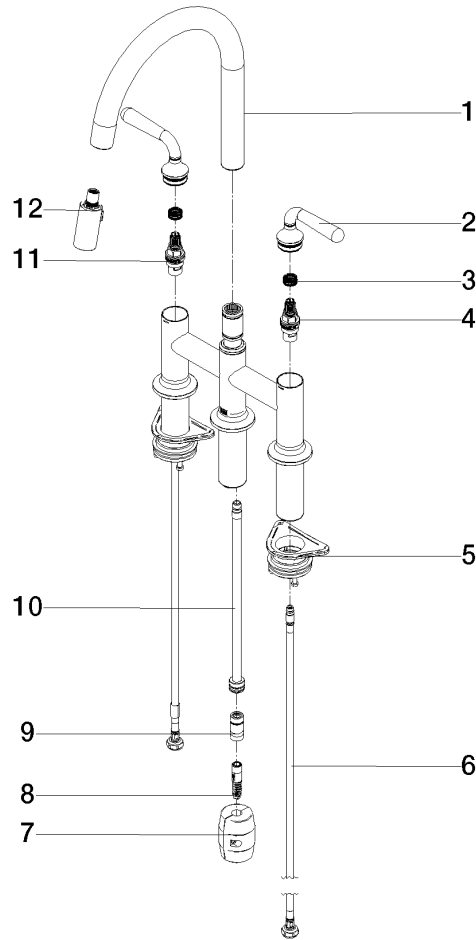

VAIA Three-hole bridge mixer Pull-down with spray function - Durabronss (23kt Gold)

VAIA

19 870 809

- 240mm projection
- pivotable spout 360°
- Optional swivel limiter available with swivel limiter set 12 823 970 90
- air-enriched flow and spray flow
- 1800 mm metal shower hose
- sprayface with anti-scaling system
- max. flow 8 l/min at 3 bar flow pressure
- lead-free
- This product can help a building meet the requirements of Green Building Rating Systems, e.g. LEED®, BREEAM®, DGNB

Recommended miscellaneous

Swivel limitation set -

12 823 970 90

Recommended miscellaneous

VAIA Dispenser with rosette - Durabronss (23kt Gold)

82 434 809-09

19 870 809

mm [inches]

1:5

Flow rate chart

Certificates

LGA_38633.

Belgaqua_24-005-27_3.

19 870 809

Spare parts list

No.	Item Number	Name	Quantity used	Delivery time
1	90 28 22 397 00-09	spout	1	40
2	90 20 80 057 00-09	handle	2	-
Spare part can no longer be ordered, please order the replacement item				
3	90 12 12 232 00 90	fixing cap	2	2
4	90 90 03 130 00 90	top	1	2
5	04 30 11 040 00 90	fixing set	2	2
6	04 30 04 100 00 90	hose	2	2
7	04 21 50 010 00 90	accessories	1	2
8	04 30 02 120 00-85	hose	1	30
9	90 24 03 253 00 90	adaptor	1	2
10	04 28 20 067 00 90	pipe	1	2
11	90 90 03 131 00 90	top	1	2
12	90 18 40 317 00-09	shower	1	40