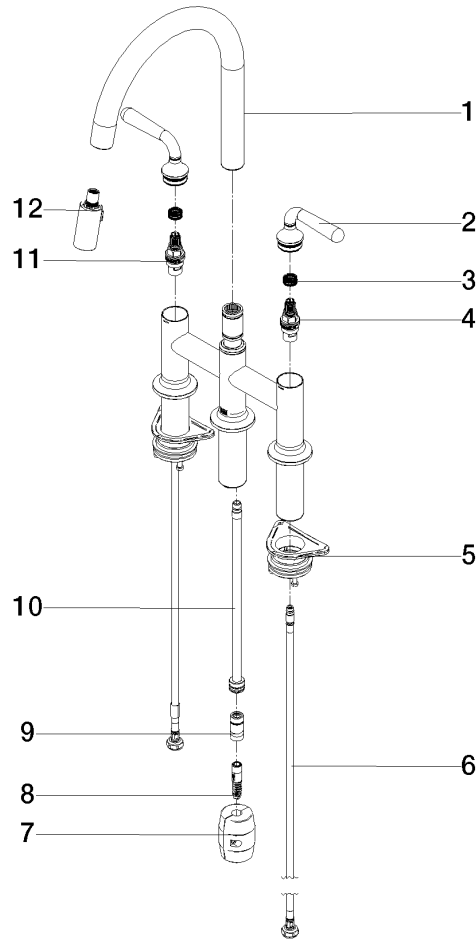

19 870 809

- 240mm projection
- pivotable spout 360°
- Optional swivel limiter available with swivel limiter set 12 823 970 90
- air-enriched flow and spray flow
- 1800 mm metal shower hose
- sprayface with anti-scaling system
- max. flow 8 l/min at 3 bar flow pressure
- lead-free
- This product can help a building meet the requirements of Green Building Rating Systems, e.g. LEED®, BREEAM®, DGNB

Recommended miscellaneous

Swivel limitation set -

12 823 970 90

Recommended miscellaneous

VAIA Dispenser with rosette - Dark Chrome 82 434 809-19

19 870 809

Flow rate chart

Certificates

LGA_38633.

Belgaqua_24-005-
27_3.

19 870 809

Spare parts list

No.	Item Number	Name	Quantity used	Delivery time
1	90 28 22 397 00-19	spout	1	20
2	90 20 80 057 00-19	handle	2	-
Spare part can no longer be ordered, please order the replacement item				
3	90 12 12 232 00 90	fixing cap	2	2
4	90 90 03 130 00 90	top	1	2
5	04 30 11 040 00 90	fixing set	2	2
6	04 30 04 100 00 90	hose	2	2
7	04 21 50 010 00 90	accessories	1	2
8	04 30 02 120 00-85	hose	1	30
9	90 24 03 253 00 90	adaptor	1	2
10	04 28 20 067 00 90	pipe	1	2
11	90 90 03 131 00 90	top	1	2
12	90 18 40 317 00-19	shower	1	20