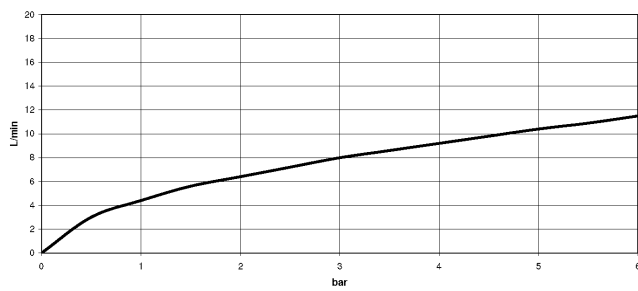

19 870 809

- 240mm projection
- pivotable spout 360°
- Optional swivel limiter available with swivel limiter set 12 823 970 90
- air-enriched flow and spray flow
- 1800 mm metal shower hose
- sprayface with anti-scaling system
- max. flow 8 l/min at 3 bar flow pressure
- lead-free
- This product can help a building meet the requirements of Green Building Rating Systems, e.g. LEED®, BREEAM®, DGNB

Recommended miscellaneous

Swivel limitation set -

12 823 970 90

Recommended miscellaneous

VAIA Dispenser with rosette - Dark Chrome 82 434 809-19

19 870 809

Flow rate chart

Certificates