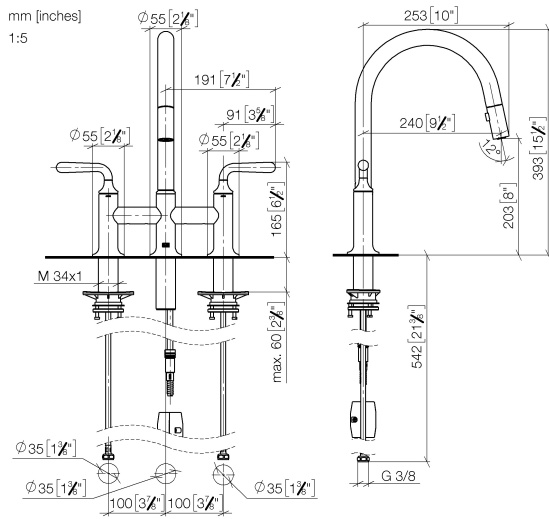

19 870 809

- 240mm projection
- pivotable spout 360°
- Optional swivel limiter available with swivel limiter set 12 823 970 90
- air-enriched flow and spray flow
- 1800 mm metal shower hose
- sprayface with anti-scaling system
- max. flow 8 l/min at 3 bar flow pressure
- lead-free
- This product can help a building meet the requirements of Green Building Rating Systems, e.g. LEED®, BREEAM®, DGNB

### Flow rate chart

### Spare parts list

No.	Item Number	Name	Quantity used	Delivery time
1	90 28 22 397 00-33	spout	1	30
2	90 20 80 057 00-33	handle	2	-
Spare part can no longer be ordered, please order the replacement item				
3	90 12 12 232 00 90	fixing cap	2	2
4	90 90 03 130 00 90	top	1	2
5	04 30 11 040 00 90	fixing set	2	2
6	04 30 04 100 00 90	hose	2	2
7	04 21 50 010 00 90	accessories	1	2
8	04 30 02 120 00-85	hose	1	30
9	90 24 03 253 00 90	adaptor	1	2
10	04 28 20 067 00 90	pipe	1	2
11	90 90 03 131 00 90	top	1	2
12	90 18 40 317 00-33	shower	1	30