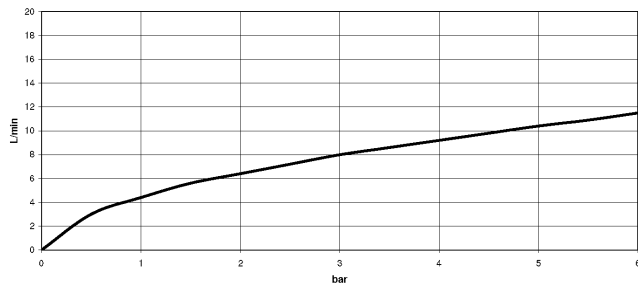

19 870 809

- 240mm projection
- pivotable spout 360°
- Optional swivel limiter available with swivel limiter set 12 823 970 90
- air-enriched flow and spray flow
- 1800 mm metal shower hose
- sprayface with anti-scaling system
- max. flow 8 l/min at 3 bar flow pressure
- lead-free
- This product can help a building meet the requirements of Green Building Rating Systems, e.g. LEED®, BREEAM®, DGNB

### Flow rate chart