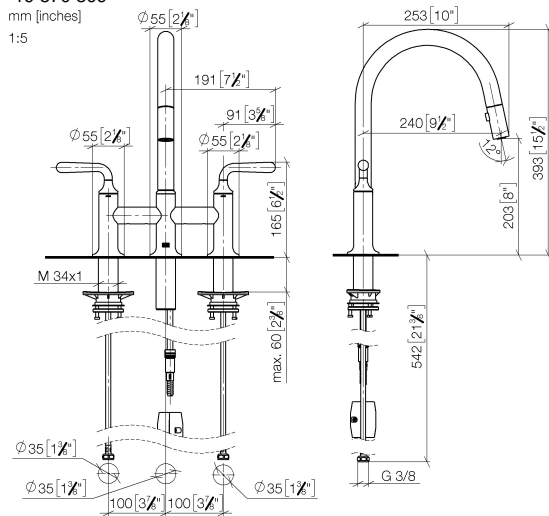

**VAIA Three-hole bridge mixer Pull-down with spray function - Brushed Champagne (22kt Gold)**

VAIA

19 870 809

- 240mm projection
- pivotable spout 360°
- Optional swivel limiter available with swivel limiter set 12 823 970 90
- air-enriched flow and spray flow
- 1800 mm metal shower hose
- sprayface with anti-scaling system
- max. flow 8 l/min at 3 bar flow pressure
- lead-free
- This product can help a building meet the requirements of Green Building Rating Systems, e.g. LEED®, BREEAM®, DGNB

**Recommended miscellaneous**

**Swivel limitation set -**

12 823 970 90

**Recommended miscellaneous**

**VAIA Dispenser with rosette -  
Brushed Champagne (22kt Gold)**

82 434 809-46

**VAIA Three-hole bridge mixer Pull-down with spray function - Brushed Champagne (22kt Gold)**

VAIA

19 870 809

mm [inches]

1:5

**Flow rate chart**

**Certificates**

LGA\_38633.

Belgaqua\_24-005-  
27\_3.

### Spare parts list

No.	Item Number	Name	Quantity used	Delivery time
1	90 28 22 397 00-46	spout	1	30
2	90 20 80 057 00-46	handle	2	-
Spare part can no longer be ordered, please order the replacement item				
3	90 12 12 232 00 90	fixing cap	2	2
4	90 90 03 130 00 90	top	1	2
5	04 30 11 040 00 90	fixing set	2	2
6	04 30 04 100 00 90	hose	2	2
7	04 21 50 010 00 90	accessories	1	2
8	04 30 02 120 00-85	hose	1	30
9	90 24 03 253 00 90	adaptor	1	2
10	04 28 20 067 00 90	pipe	1	2
11	90 90 03 131 00 90	top	1	2
12	90 18 40 317 00-46	shower	1	30