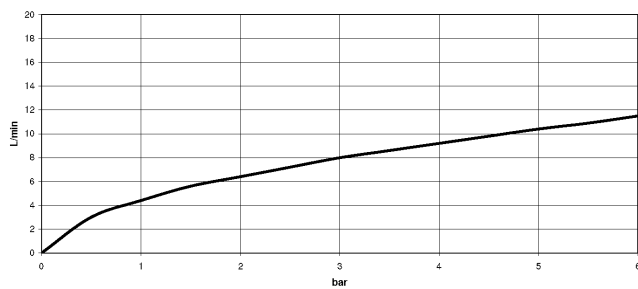

19 870 809

- 240mm projection
- pivotable spout 360°
- Optional swivel limiter available with swivel limiter set 12 823 970 90
- air-enriched flow and spray flow
- 1800 mm metal shower hose
- sprayface with anti-scaling system
- max. flow 8 l/min at 3 bar flow pressure
- lead-free
- This product can help a building meet the requirements of Green Building Rating Systems, e.g. LEED®, BREEAM®, DGNB

### Flow rate chart