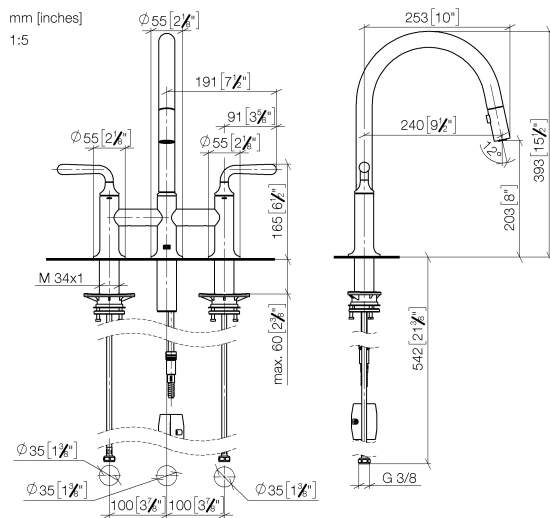

19 870 809

- 240mm projection
- pivotable spout 360°
- Optional swivel limiter available with swivel limiter set 12 823 970 90
- air-enriched flow and spray flow
- 1800 mm metal shower hose
- sprayface with anti-scaling system
- max. flow 8 l/min at 3 bar flow pressure
- lead-free
- This product can help a building meet the requirements of Green Building Rating Systems, e.g. LEED®, BREEAM®, DGNB

Recommended miscellaneous

Swivel limitation set -

12 823 970 90

Recommended miscellaneous

VAIA Dispenser with rosette -  
Brushed Chrome

82 434 809-93

19 870 809

### Flow rate chart

### Certificates

LGA\_38633.

Belgaqua\_24-005-  
27\_3.

19 870 809

**Spare parts list**

No.	Item Number	Name	Quantity used	Delivery time
1	90 28 22 397 00-93	spout	1	20
2	90 20 80 057 00-93	handle	2	-
Spare part can no longer be ordered, please order the replacement item				
3	90 12 12 232 00 90	fixing cap	2	2
4	90 90 03 130 00 90	top	1	2
5	04 30 11 040 00 90	fixing set	2	2
6	04 30 04 100 00 90	hose	2	2
7	04 21 50 010 00 90	accessories	1	2
8	04 30 02 120 00-85	hose	1	30
9	90 24 03 253 00 90	adaptor	1	2
10	04 28 20 067 00 90	pipe	1	2
11	90 90 03 131 00 90	top	1	2
12	90 18 40 317 00-93	shower	1	20