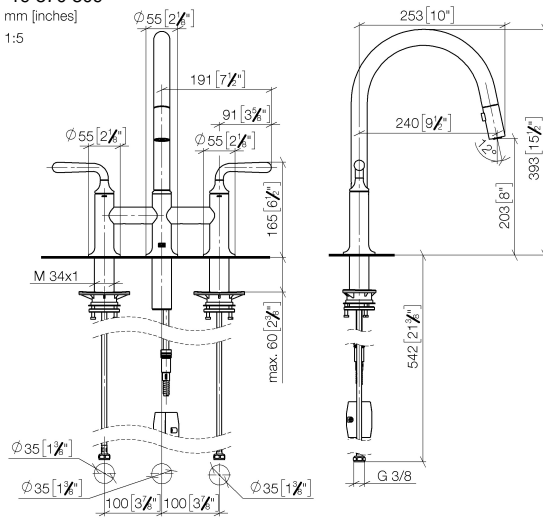

VAIA Three-hole bridge mixer Pull-down with spray function - Brushed Dark Platinum

VAIA

19 870 809

- 240mm projection
- pivotable spout 360°
- Optional swivel limiter available with swivel limiter set 12 823 970 90
- air-enriched flow and spray flow
- 1800 mm metal shower hose
- sprayface with anti-scaling system
- max. flow 8 l/min at 3 bar flow pressure
- lead-free
- This product can help a building meet the requirements of Green Building Rating Systems, e.g. LEED®, BREEAM®, DGNB

Recommended miscellaneous

Swivel limitation set -

12 823 970 90

Recommended miscellaneous

**VAIA Dispenser with rosette -
Brushed Dark Platinum**

82 434 809-99

19 870 809

mm [inches]

1:5

Flow rate chart

Certificates

LGA_38633.

Belgaqua_24-005-27_3.

19 870 809

Spare parts list

No.	Item Number	Name	Quantity used	Delivery time
1	90 28 22 397 00-99	spout	1	30
2	90 20 80 057 00-99	handle	2	-
Spare part can no longer be ordered, please order the replacement item				
3	90 12 12 232 00 90	fixing cap	2	2
4	90 90 03 130 00 90	top	1	2
5	04 30 11 040 00 90	fixing set	2	2
6	04 30 04 100 00 90	hose	2	2
7	04 21 50 010 00 90	accessories	1	2
8	04 30 02 120 00-85	hose	1	30
9	90 24 03 253 00 90	adaptor	1	2
10	04 28 20 067 00 90	pipe	1	2
11	90 90 03 131 00 90	top	1	2
12	90 18 40 317 00-99	shower	1	30