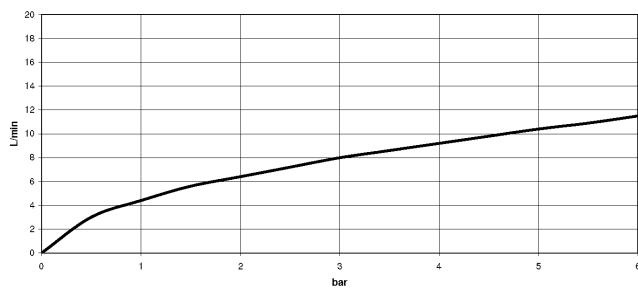

Flow rate chart

Certificates

LGA_38633.

Belgaqua_24-005-27_3.