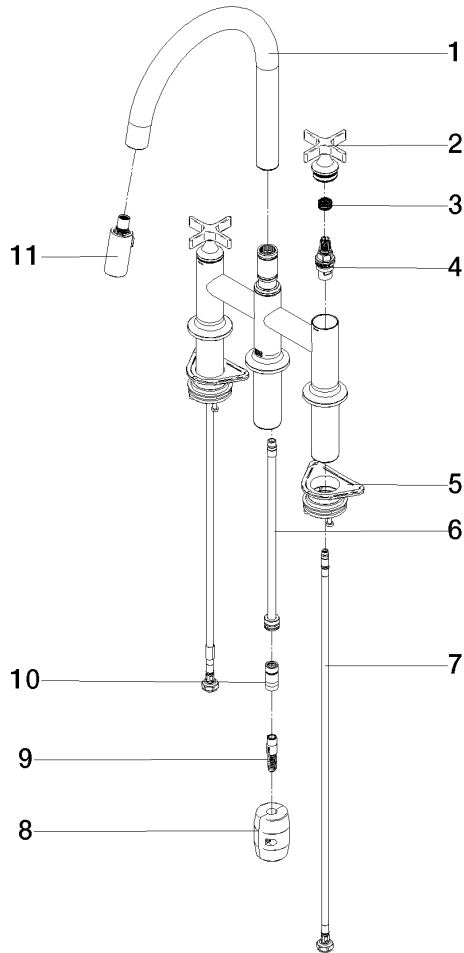

19 875 809

- 240mm projection
- pivotable spout 360°
- Optional swivel limiter available with swivel limiter set 12 823 970 90
- air-enriched flow and spray flow
- 1800 mm metal shower hose
- sprayface with anti-scaling system
- max. flow 8 l/min at 3 bar flow pressure
- lead-free
- This product can help a building meet the requirements of Green Building Rating Systems, e.g. LEED®, BREEAM®, DGNB

Recommended miscellaneous

Swivel limitation set -

12 823 970 90

Recommended miscellaneous

VAIA Dispenser with rosette - Chrome

82 434 809-00

19 875 809

**Flow rate chart**

### Spare parts list

No.	Item Number	Name	Quantity used	Delivery time
1	90 28 22 397 00-00	spout	1	10
2	90 20 80 036 00-00	handle	2	-
Spare part can no longer be ordered, please order the replacement item				
3	90 12 12 232 00 90	fixing cap	2	2
4	90 90 03 131 00 90	top	2	2
5	04 30 11 040 00 90	fixing set	2	2
6	04 28 20 067 00 90	pipe	1	2
7	04 30 04 101 00 90	hose	2	2
8	04 21 50 010 00 90	accessories	1	2
9	04 30 02 120 00-00	hose	1	10
10	90 24 03 253 00 90	adaptor	1	2
11	90 18 40 317 00-00	shower	1	10