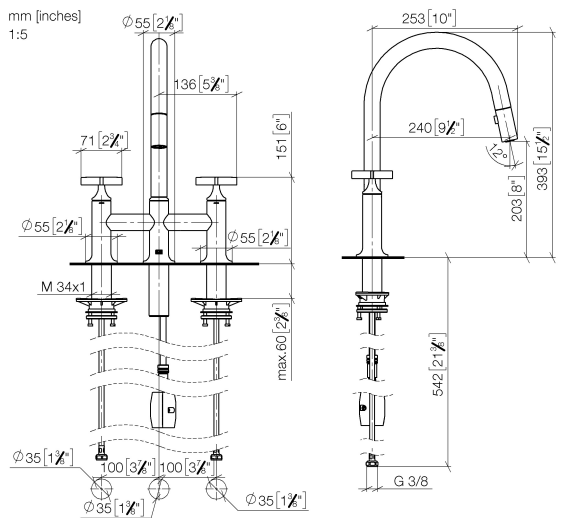

19 875 809

- 240mm projection
- pivotable spout 360°
- Optional swivel limiter available with swivel limiter set 12 823 970 90
- air-enriched flow and spray flow
- 1800 mm metal shower hose
- sprayface with anti-scaling system
- max. flow 8 l/min at 3 bar flow pressure
- lead-free
- This product can help a building meet the requirements of Green Building Rating Systems, e.g. LEED®, BREEAM®, DGNB

Recommended miscellaneous

Swivel limitation set -

12 823 970 90

Recommended miscellaneous

VAIA Dispenser with rosette - Chrome

82 434 809-00

19 875 809

**Flow rate chart**

### Spare parts list

No.	Item Number	Name	Quantity used	Delivery time
1	90 28 22 397 00-00	spout	1	10
2	90 20 80 036 00-00	handle	2	-
Spare part can no longer be ordered, please order the replacement item				
3	90 12 12 232 00 90	fixing cap	2	2
4	90 90 03 131 00 90	top	2	2
5	04 30 11 040 00 90	fixing set	2	2
6	04 28 20 067 00 90	pipe	1	2
7	04 30 04 101 00 90	hose	2	2
8	04 21 50 010 00 90	accessories	1	2
9	04 30 02 120 00-00	hose	1	10
10	90 24 03 253 00 90	adaptor	1	2
11	90 18 40 317 00-00	shower	1	10