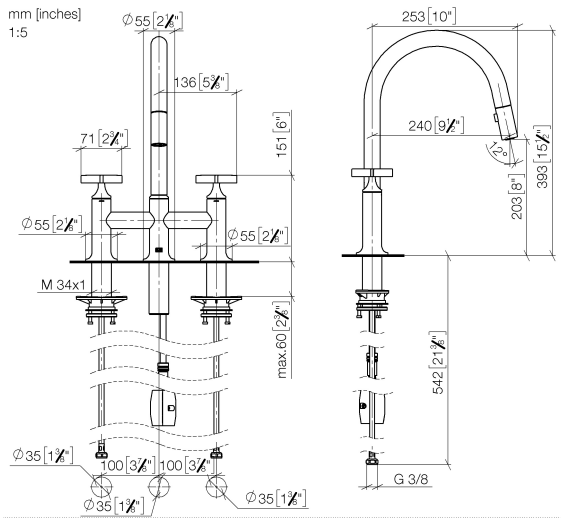

19 875 809

- 240mm projection
- pivotable spout 360°
- Optional swivel limiter available with swivel limiter set 12 823 970 90
- air-enriched flow and spray flow
- 1800 mm metal shower hose
- sprayface with anti-scaling system
- max. flow 8 l/min at 3 bar flow pressure
- lead-free
- This product can help a building meet the requirements of Green Building Rating Systems, e.g. LEED®, BREEAM®, DGNB

Recommended miscellaneous

Swivel limitation set -

12 823 970 90

Recommended miscellaneous

VAIA Dispenser with rosette - Platinum

82 434 809-08

19 875 809

Flow rate chart

Certificates

LGA_38633.

Belgaqua_24-005-
27_3.

19 875 809

Spare parts list

No.	Item Number	Name	Quantity used	Delivery time
1	90 28 22 397 00-08	spout	1	40
2	90 20 80 036 00-08	handle	2	-
Spare part can no longer be ordered, please order the replacement item				
3	90 12 12 232 00 90	fixing cap	2	2
4	90 90 03 131 00 90	top	2	2
5	04 30 11 040 00 90	fixing set	2	2
6	04 28 20 067 00 90	pipe	1	2
7	04 30 04 101 00 90	hose	2	2
8	04 21 50 010 00 90	accessories	1	2
9	04 30 02 120 00-85	hose	1	30
10	90 24 03 253 00 90	adaptor	1	2
11	90 18 40 317 00-08	shower	1	40