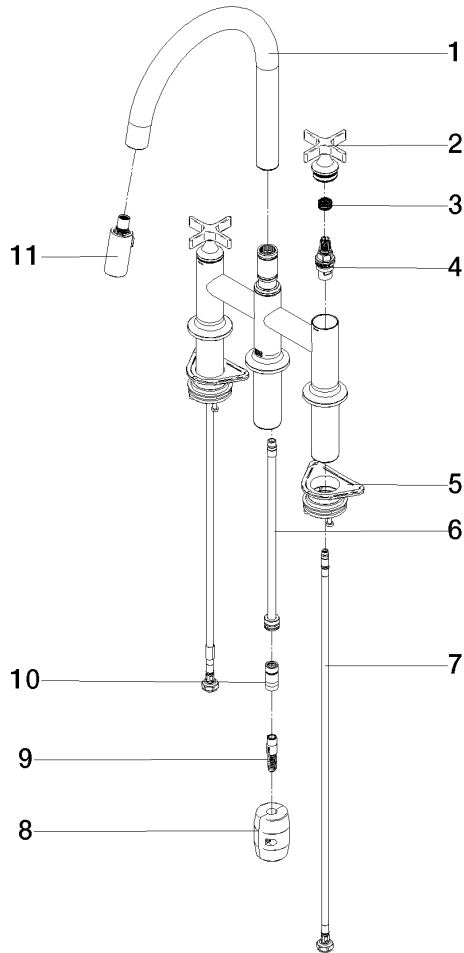

19 875 809

- 240mm projection
- pivotable spout 360°
- Optional swivel limiter available with swivel limiter set 12 823 970 90
- air-enriched flow and spray flow
- 1800 mm metal shower hose
- sprayface with anti-scaling system
- max. flow 8 l/min at 3 bar flow pressure
- lead-free
- This product can help a building meet the requirements of Green Building Rating Systems, e.g. LEED®, BREEAM®, DGNB

Recommended miscellaneous

Swivel limitation set -

12 823 970 90

Recommended miscellaneous

VAIA Dispenser with rosette - Platinum

82 434 809-08

19 875 809

Flow rate chart

Certificates

LGA_38633.

Belgaqua_24-005-
27_3.

19 875 809

Spare parts list

No.	Item Number	Name	Quantity used	Delivery time
1	90 28 22 397 00-08	spout	1	40
2	90 20 80 036 00-08	handle	2	-
Spare part can no longer be ordered, please order the replacement item				
3	90 12 12 232 00 90	fixing cap	2	2
4	90 90 03 131 00 90	top	2	2
5	04 30 11 040 00 90	fixing set	2	2
6	04 28 20 067 00 90	pipe	1	2
7	04 30 04 101 00 90	hose	2	2
8	04 21 50 010 00 90	accessories	1	2
9	04 30 02 120 00-85	hose	1	30
10	90 24 03 253 00 90	adaptor	1	2
11	90 18 40 317 00-08	shower	1	40