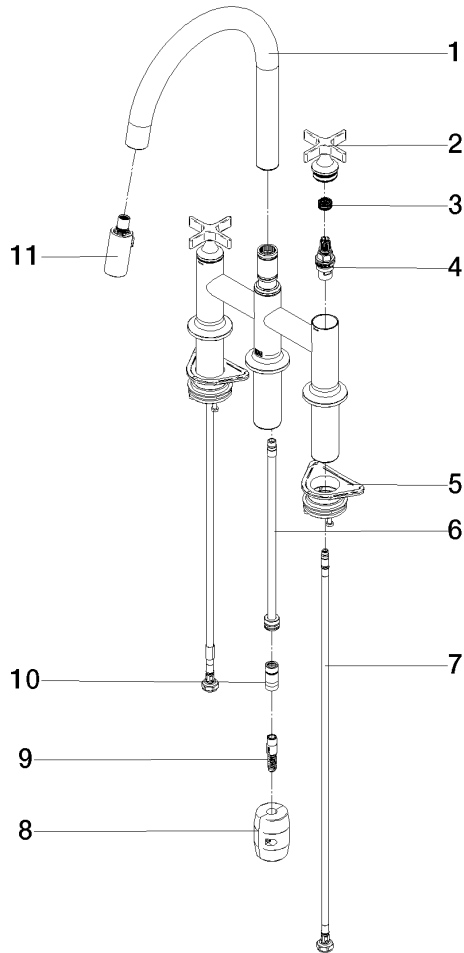

19 875 809

- 240mm projection
- pivotable spout 360°
- Optional swivel limiter available with swivel limiter set 12 823 970 90
- air-enriched flow and spray flow
- 1800 mm metal shower hose
- sprayface with anti-scaling system
- max. flow 8 l/min at 3 bar flow pressure
- lead-free
- This product can help a building meet the requirements of Green Building Rating Systems, e.g. LEED®, BREEAM®, DGNB

Recommended miscellaneous

Swivel limitation set -

12 823 970 90

Recommended miscellaneous

VAIA Dispenser with rosette - Dark Chrome 82 434 809-19

19 875 809

**Spare parts list**

No.	Item Number	Name	Quantity used	Delivery time
1	90 28 22 397 00-19	spout	1	20
2	90 20 80 036 00-19	handle	2	-
Spare part can no longer be ordered, please order the replacement item				
3	90 12 12 232 00 90	fixing cap	2	2
4	90 90 03 131 00 90	top	2	2
5	04 30 11 040 00 90	fixing set	2	2
6	04 28 20 067 00 90	pipe	1	2
7	04 30 04 101 00 90	hose	2	2
8	04 21 50 010 00 90	accessories	1	2
9	04 30 02 120 00-85	hose	1	30
10	90 24 03 253 00 90	adaptor	1	2
11	90 18 40 317 00-19	shower	1	20