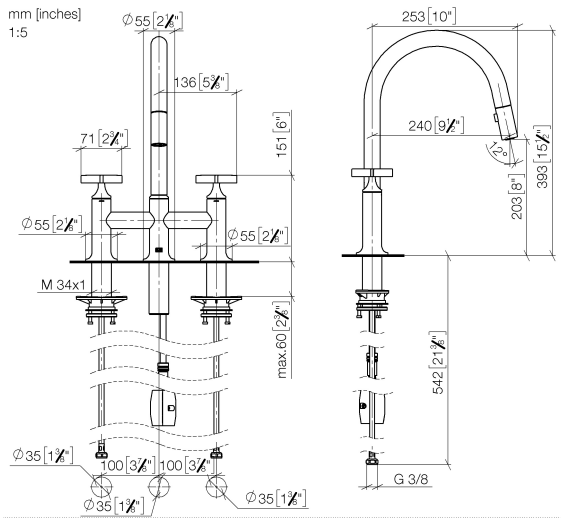

19 875 809

- 240mm projection
- pivotable spout 360°
- Optional swivel limiter available with swivel limiter set 12 823 970 90
- air-enriched flow and spray flow
- 1800 mm metal shower hose
- sprayface with anti-scaling system
- max. flow 8 l/min at 3 bar flow pressure
- lead-free
- This product can help a building meet the requirements of Green Building Rating Systems, e.g. LEED®, BREEAM®, DGNB

Recommended miscellaneous

Swivel limitation set -

12 823 970 90

Recommended miscellaneous

VAIA Dispenser with rosette -  
Matte Black

82 434 809-33

19 875 809

**Flow rate chart**

**Certificates**

LGA\_38633.

Belgaqua\_24-005-27\_3.

19 875 809

**Spare parts list**

No.	Item Number	Name	Quantity used	Delivery time
1	90 28 22 397 00-33	spout	1	30
2	90 20 80 036 00-33	handle	2	-
Spare part can no longer be ordered, please order the replacement item				
3	90 12 12 232 00 90	fixing cap	2	2
4	90 90 03 131 00 90	top	2	2
5	04 30 11 040 00 90	fixing set	2	2
6	04 28 20 067 00 90	pipe	1	2
7	04 30 04 101 00 90	hose	2	2
8	04 21 50 010 00 90	accessories	1	2
9	04 30 02 120 00-85	hose	1	30
10	90 24 03 253 00 90	adaptor	1	2
11	90 18 40 317 00-33	shower	1	30