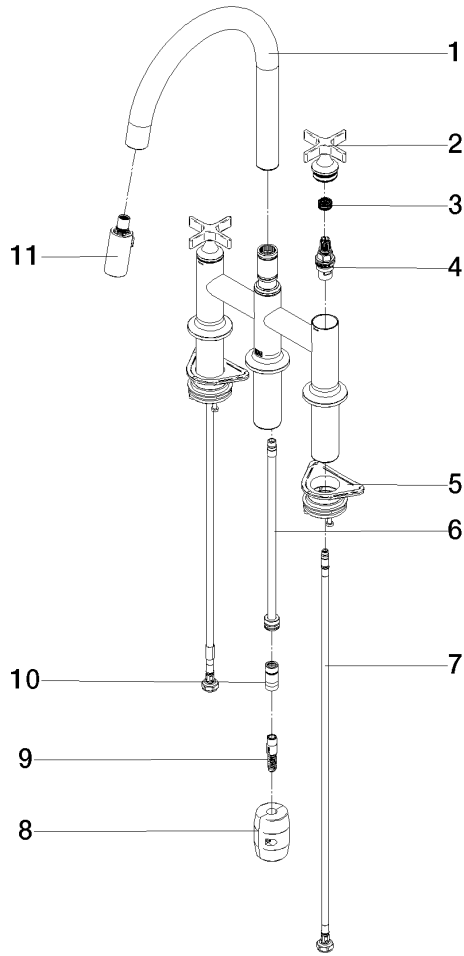

19 875 809

- 240mm projection
- pivotable spout 360°
- Optional swivel limiter available with swivel limiter set 12 823 970 90
- air-enriched flow and spray flow
- 1800 mm metal shower hose
- sprayface with anti-scaling system
- max. flow 8 l/min at 3 bar flow pressure
- lead-free
- This product can help a building meet the requirements of Green Building Rating Systems, e.g. LEED®, BREEAM®, DGNB

Recommended miscellaneous

Swivel limitation set -

12 823 970 90

Recommended miscellaneous

VAIA Dispenser with rosette -  
Matte Black

82 434 809-33

19 875 809

**Flow rate chart**

**Certificates**

LGA\_38633.

Belgaqua\_24-005-27\_3.

19 875 809

**Spare parts list**

No.	Item Number	Name	Quantity used	Delivery time
1	90 28 22 397 00-33	spout	1	30
2	90 20 80 036 00-33	handle	2	-
Spare part can no longer be ordered, please order the replacement item				
3	90 12 12 232 00 90	fixing cap	2	2
4	90 90 03 131 00 90	top	2	2
5	04 30 11 040 00 90	fixing set	2	2
6	04 28 20 067 00 90	pipe	1	2
7	04 30 04 101 00 90	hose	2	2
8	04 21 50 010 00 90	accessories	1	2
9	04 30 02 120 00-85	hose	1	30
10	90 24 03 253 00 90	adaptor	1	2
11	90 18 40 317 00-33	shower	1	30