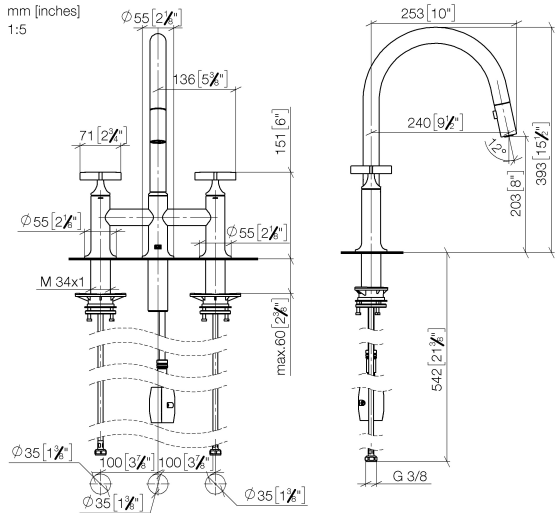

VAIA Three-hole bridge mixer Pull-down with spray function - Champagne (22kt Gold)

VAIA

19 875 809

- 240mm projection
- pivotable spout 360°
- Optional swivel limiter available with swivel limiter set 12 823 970 90
- air-enriched flow and spray flow
- 1800 mm metal shower hose
- sprayface with anti-scaling system
- max. flow 8 l/min at 3 bar flow pressure
- lead-free
- This product can help a building meet the requirements of Green Building Rating Systems, e.g. LEED®, BREEAM®, DGNB

Recommended miscellaneous

Swivel limitation set -

12 823 970 90

Recommended miscellaneous

VAIA Dispenser with rosette - Champagne (22kt Gold)

82 434 809-47

19 875 809

mm [inches]
1:5

Flow rate chart

Certificates

LGA_38633.

Belgaqua_24-005-
27_3.

19 875 809

Spare parts list

No.	Item Number	Name	Quantity used	Delivery time
1	90 28 22 397 00-47	spout	1	30
2	90 20 80 036 00-47	handle	2	-
Spare part can no longer be ordered, please order the replacement item				
3	90 12 12 232 00 90	fixing cap	2	2
4	90 90 03 131 00 90	top	2	2
5	04 30 11 040 00 90	fixing set	2	2
6	04 28 20 067 00 90	pipe	1	2
7	04 30 04 101 00 90	hose	2	2
8	04 21 50 010 00 90	accessories	1	2
9	04 30 02 120 00-85	hose	1	30
10	90 24 03 253 00 90	adaptor	1	2
11	90 18 40 317 00-47	shower	1	30