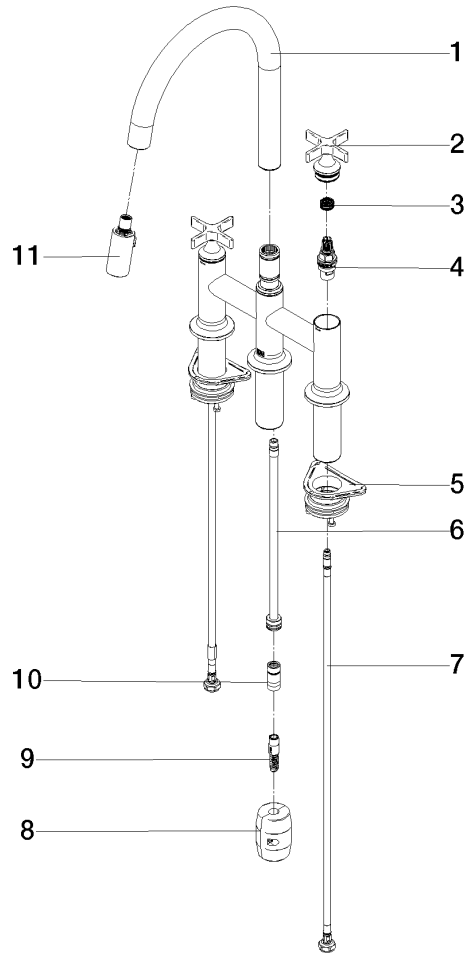

VAIA Three-hole bridge mixer Pull-down with spray function - Champagne (22kt Gold)

VAIA

19 875 809

- 240mm projection
- pivotable spout 360°
- Optional swivel limiter available with swivel limiter set 12 823 970 90
- air-enriched flow and spray flow
- 1800 mm metal shower hose
- sprayface with anti-scaling system
- max. flow 8 l/min at 3 bar flow pressure
- lead-free
- This product can help a building meet the requirements of Green Building Rating Systems, e.g. LEED®, BREEAM®, DGNB

Recommended miscellaneous

Swivel limitation set -

12 823 970 90

Recommended miscellaneous

VAIA Dispenser with rosette - Champagne (22kt Gold)

82 434 809-47

19 875 809

mm [inches]
1:5

Flow rate chart

Certificates

LGA_38633.

Belgaqua_24-005-
27_3.

19 875 809

Spare parts list

No.	Item Number	Name	Quantity used	Delivery time
1	90 28 22 397 00-47	spout	1	30
2	90 20 80 036 00-47	handle	2	-
Spare part can no longer be ordered, please order the replacement item				
3	90 12 12 232 00 90	fixing cap	2	2
4	90 90 03 131 00 90	top	2	2
5	04 30 11 040 00 90	fixing set	2	2
6	04 28 20 067 00 90	pipe	1	2
7	04 30 04 101 00 90	hose	2	2
8	04 21 50 010 00 90	accessories	1	2
9	04 30 02 120 00-85	hose	1	30
10	90 24 03 253 00 90	adaptor	1	2
11	90 18 40 317 00-47	shower	1	30