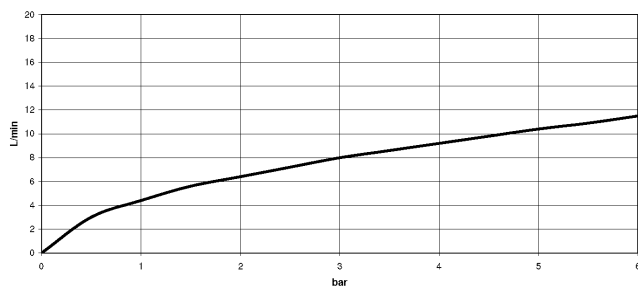

Flow rate chart

Certificates

LGA_38633.

Belgaqua_24-005-
27_3.