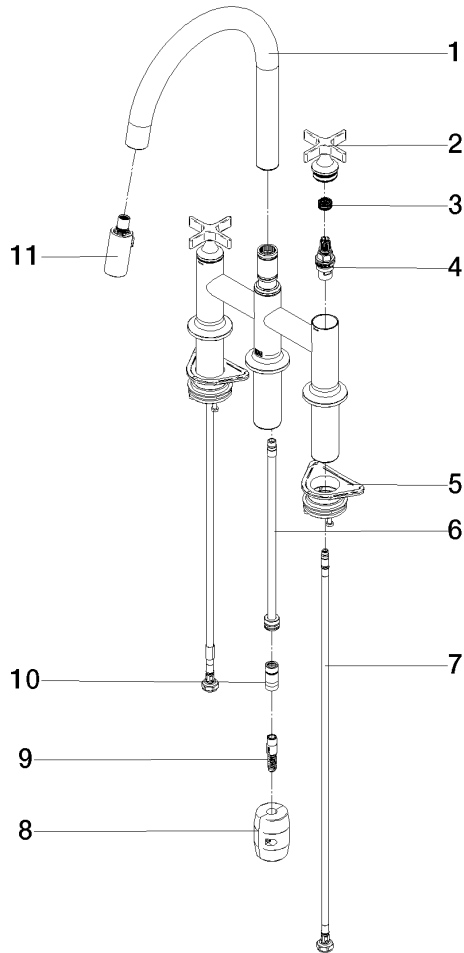

19 875 809

- 240mm projection
- pivotable spout 360°
- Optional swivel limiter available with swivel limiter set 12 823 970 90
- air-enriched flow and spray flow
- 1800 mm metal shower hose
- sprayface with anti-scaling system
- max. flow 8 l/min at 3 bar flow pressure
- lead-free
- This product can help a building meet the requirements of Green Building Rating Systems, e.g. LEED®, BREEAM®, DGNB

Recommended miscellaneous

Swivel limitation set -

12 823 970 90

Recommended miscellaneous

VAIA Dispenser with rosette -
Brushed Chrome

82 434 809-93

19 875 809

Flow rate chart

Certificates

LGA_38633.

Belgaqua_24-005-
27_3.

19 875 809

Spare parts list

No.	Item Number	Name	Quantity used	Delivery time
1	90 28 22 397 00-93	spout	1	20
2	90 20 80 036 00-93	handle	2	-
Spare part can no longer be ordered, please order the replacement item				
3	90 12 12 232 00 90	fixing cap	2	2
4	90 90 03 131 00 90	top	2	2
5	04 30 11 040 00 90	fixing set	2	2
6	04 28 20 067 00 90	pipe	1	2
7	04 30 04 101 00 90	hose	2	2
8	04 21 50 010 00 90	accessories	1	2
9	04 30 02 120 00-85	hose	1	30
10	90 24 03 253 00 90	adaptor	1	2
11	90 18 40 317 00-93	shower	1	20