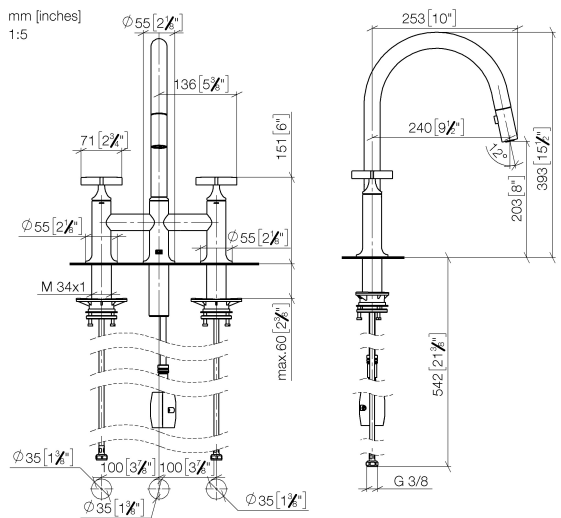

19 875 809

- 240mm projection
- pivotable spout 360°
- Optional swivel limiter available with swivel limiter set 12 823 970 90
- air-enriched flow and spray flow
- 1800 mm metal shower hose
- sprayface with anti-scaling system
- max. flow 8 l/min at 3 bar flow pressure
- lead-free
- This product can help a building meet the requirements of Green Building Rating Systems, e.g. LEED®, BREEAM®, DGNB

Recommended miscellaneous

Swivel limitation set -

12 823 970 90

Recommended miscellaneous

VAIA Dispenser with rosette -
Brushed Chrome

82 434 809-93

19 875 809

Flow rate chart

Certificates

LGA_38633.

Belgaqua_24-005-
27_3.

19 875 809

Spare parts list

No.	Item Number	Name	Quantity used	Delivery time
1	90 28 22 397 00-93	spout	1	20
2	90 20 80 036 00-93	handle	2	-
Spare part can no longer be ordered, please order the replacement item				
3	90 12 12 232 00 90	fixing cap	2	2
4	90 90 03 131 00 90	top	2	2
5	04 30 11 040 00 90	fixing set	2	2
6	04 28 20 067 00 90	pipe	1	2
7	04 30 04 101 00 90	hose	2	2
8	04 21 50 010 00 90	accessories	1	2
9	04 30 02 120 00-85	hose	1	30
10	90 24 03 253 00 90	adaptor	1	2
11	90 18 40 317 00-93	shower	1	20