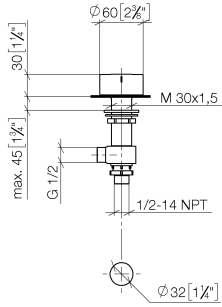

Deck valve anti-clockwise closing hot - Dark Chrome

CL.1

20 000 741

- hole diameter 32 mm
- handle Ø 60mm
- without rosette
- with hot marking
- WRAS 2103001

Fits: CL.1, CYO

	Dark Chrome	20 000 741-19
	Chrome	20 000 741-00
	Brushed Platinum	20 000 741-06
	Brushed Durabronze (23kt Gold)	20 000 741-28
	Matte Black	20 000 741-33
	Brushed Champagne (22kt Gold)	20 000 741-46
	Champagne (22kt Gold)	20 000 741-47
	Brushed Dark Platinum	20 000 741-99

20 000 741

mm [inches]

Flow rate chart

Codes & Standards

Scottish Water
Byelaws

UK Water Supply
Regulations

Deck valve anti-clockwise closing hot - Dark Chrome

CL.1

20 000 741

Certificates

WRAS_2103

20 000 741

Product version from 4/1/2023

Parts for other finishes can be found here: Chrome

Deck valve anti-clockwise closing hot - Dark Chrome

CL.1

20 000 741

Spare parts list

Product version from 4/1/2023

No.	Item Number	Name	Quantity used	Delivery time
	09 20 74 006-19	handle (hot)	13	60