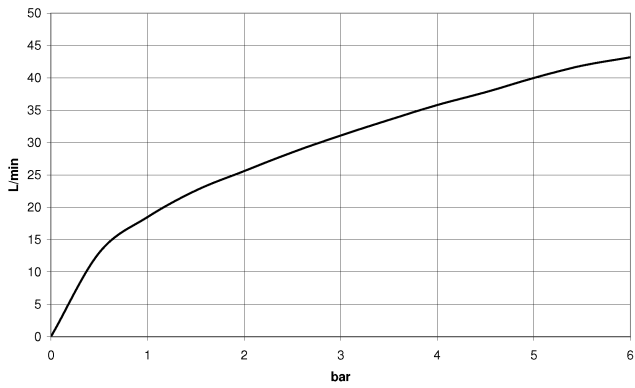

Deck valve anti-clockwise closing hot - Dark Chrome

CL.1

20 000 741

- hole diameter 32 mm
- handle Ø 60mm
- without rosette
- with hot marking
- WRAS 2103001

Fits: CL.1, CYO

	Dark Chrome	20 000 741-19
	Chrome	20 000 741-00
	Brushed Platinum	20 000 741-06
	Brushed Durabronze (23kt Gold)	20 000 741-28
	Matte Black	20 000 741-33
	Brushed Champagne (22kt Gold)	20 000 741-46
	Champagne (22kt Gold)	20 000 741-47
	Brushed Dark Platinum	20 000 741-99

20 000 741

mm [inches]

Flow rate chart

Codes & Standards

Scottish Water
Byelaws

UK Water Supply
Regulations

Deck valve anti-clockwise closing hot - Dark Chrome

CL.1