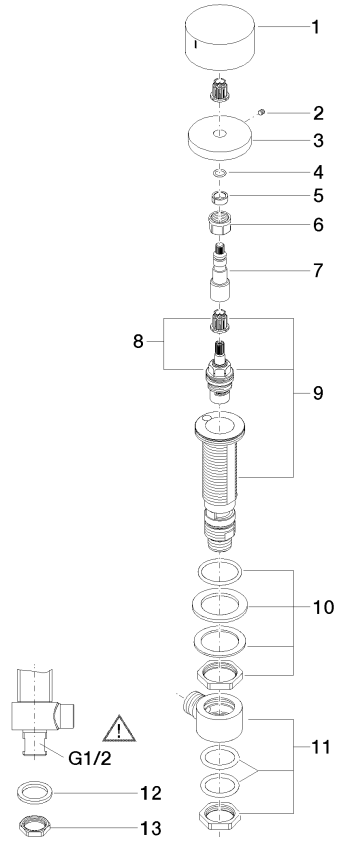

Deck valve anti-clockwise closing hot - Dark Chrome

CL.1

20 000 741

- hole diameter 32 mm
- handle Ø 60mm
- without rosette
- with hot marking
- WRAS 2103001

Fits: CL.1, CYO

	Dark Chrome	20 000 741-19
	Chrome	20 000 741-00
	Brushed Platinum	20 000 741-06
	Brushed Durabronze (23kt Gold)	20 000 741-28
	Matte Black	20 000 741-33
	Brushed Champagne (22kt Gold)	20 000 741-46
	Champagne (22kt Gold)	20 000 741-47
	Brushed Dark Platinum	20 000 741-99

20 000 741

mm [inches]

Flow rate chart

Codes & Standards

Scottish Water
Byelaws

UK Water Supply
Regulations

Deck valve anti-clockwise closing hot - Dark Chrome

CL.1

20 000 741

Certificates

WRAS_2103

20 000 741

Product version from 4/1/2023

Parts for other finishes can be found here: Chrome

Deck valve anti-clockwise closing hot - Dark Chrome

CL.1

20 000 741

Spare parts list

Product version from 4/1/2023

No.	Item Number	Name	Quantity used	Delivery time
	09 20 74 006-19	handle (hot)	13	60