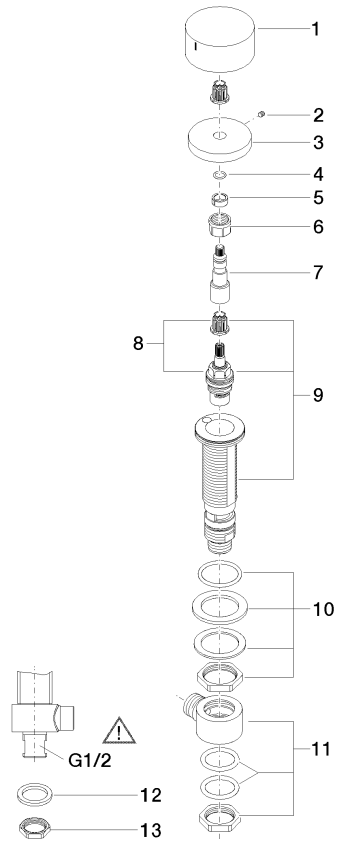

**Deck valve anti-clockwise closing hot - Champagne (22kt Gold)**

CL.1

20 000 741

- hole diameter 32 mm
- handle Ø 60mm
- without rosette
- with hot marking
- WRAS 2103001

Fits: CL.1, CYO

	Champagne (22kt Gold)	20 000 741-47
	Chrome	20 000 741-00
	Brushed Platinum	20 000 741-06
	Dark Chrome	20 000 741-19
	Brushed Durabronze (23kt Gold)	20 000 741-28
	Matte Black	20 000 741-33
	Brushed Champagne (22kt Gold)	20 000 741-46
	Brushed Dark Platinum	20 000 741-99

20 000 741

mm [inches]

**Flow rate chart**

**Codes & Standards**

Scottish Water  
Byelaws

UK Water Supply  
Regulations

## Deck valve anti-clockwise closing hot - Champagne (22kt Gold)

---

CL.1

20 000 741

Certificates

---

WRAS\_2103

20 000 741

**Product version from 4/1/2023**

Parts for other finishes can be found here: Chrome

Deck valve anti-clockwise closing hot - Champagne (22kt Gold)

CL.1

20 000 741

**Spare parts list**

**Product version from 4/1/2023**