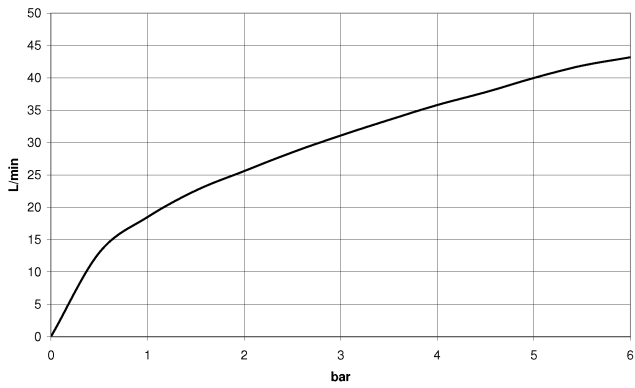

**Deck valve anti-clockwise closing hot - Champagne (22kt Gold)**

CL.1

20 000 741

- hole diameter 32 mm
- handle Ø 60mm
- without rosette
- with hot marking
- WRAS 2103001

Fits: CL.1, CYO

	Champagne (22kt Gold)	20 000 741-47
	Chrome	20 000 741-00
	Brushed Platinum	20 000 741-06
	Dark Chrome	20 000 741-19
	Brushed Durabronze (23kt Gold)	20 000 741-28
	Matte Black	20 000 741-33
	Brushed Champagne (22kt Gold)	20 000 741-46
	Brushed Dark Platinum	20 000 741-99

20 000 741

mm [inches]

**Flow rate chart**

**Codes & Standards**

Scottish Water  
Byelaws

UK Water Supply  
Regulations

## Deck valve anti-clockwise closing hot - Champagne (22kt Gold)

---

CL.1

20 000 741

Certificates

---

WRAS\_2103

20 000 741