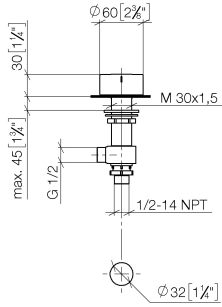

**Deck valve anti-clockwise closing hot - Champagne (22kt Gold)**

CL.1

20 000 741

- hole diameter 32 mm
- handle Ø 60mm
- without rosette
- with hot marking
- WRAS 2103001

Fits: CL.1, CYO

	Champagne (22kt Gold)	20 000 741-47
	Chrome	20 000 741-00
	Brushed Platinum	20 000 741-06
	Dark Chrome	20 000 741-19
	Brushed Durabronze (23kt Gold)	20 000 741-28
	Matte Black	20 000 741-33
	Brushed Champagne (22kt Gold)	20 000 741-46
	Brushed Dark Platinum	20 000 741-99

20 000 741

mm [inches]

**Flow rate chart**

**Codes & Standards**

Scottish Water  
Byelaws

UK Water Supply  
Regulations

## Deck valve anti-clockwise closing hot - Champagne (22kt Gold)

---

CL.1

20 000 741

Certificates

---

WRAS\_2103

20 000 741

**Product version from 4/1/2023**

Parts for other finishes can be found here: Chrome

Deck valve anti-clockwise closing hot - Champagne (22kt Gold)

CL.1

20 000 741

**Spare parts list**

**Product version from 4/1/2023**