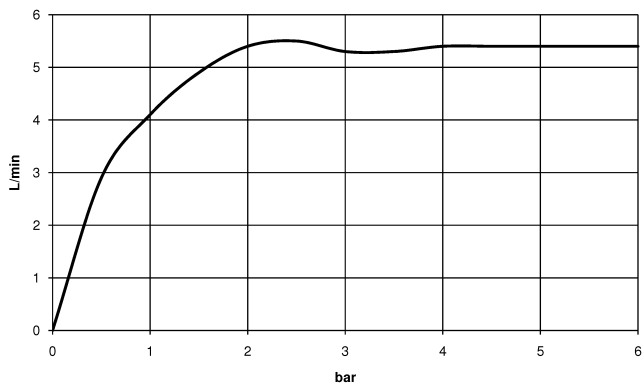

## DORNBRAUCHT YAMOU Three-hole basin mixer with pop-up waste - Soft Black

---

20 713 831

- 125mm projection
- circular, air-enriched flow
- height of mixer 100 mm
- height up to aerator 85 mm
- hole diameter valve 32 mm
- hole diameter spout 35 mm
- rosette Ø 60 mm
- 2x screw-in M 8 x 1 pressure hose, leak-tested
- max. flow 6.8 l/min
- rosette Ø 60 mm

	Soft Black	20 713 831-69
	Chrome	20 713 831-00

**DORNBRAUCHT YAMOU Three-hole basin mixer with pop-up waste - Soft Black**

20 713 831

mm [inches]

**Flow rate chart**

**Certificates**

WRAS\_2310319.      AbP\_10175.      ACS\_23 ACC NY  
501.