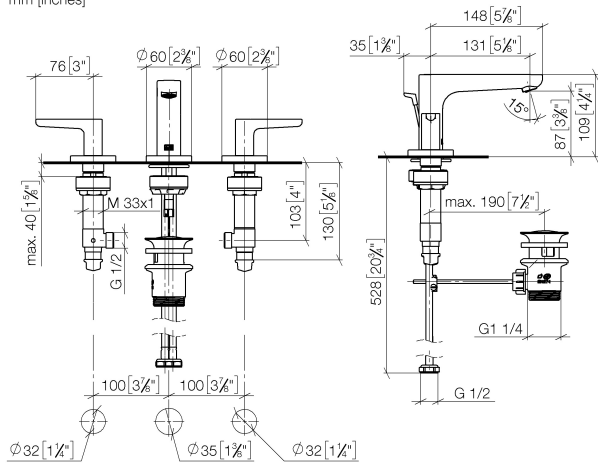

## DORNBRAUCHT YAMOU Three-hole basin mixer with pop-up waste - Soft Black

---

20 713 831

- 125mm projection
- circular, air-enriched flow
- height of mixer 100 mm
- height up to aerator 85 mm
- hole diameter valve 32 mm
- hole diameter spout 35 mm
- rosette Ø 60 mm
- 2x screw-in M 8 x 1 pressure hose, leak-tested
- max. flow 6.8 l/min
- rosette Ø 60 mm

	Soft Black	20 713 831-69
	Chrome	20 713 831-00

**DORNBRAUCHT YAMOU Three-hole basin mixer with pop-up waste - Soft Black**

20 713 831

mm [inches]

**Flow rate chart**

**Certificates**

WRAS\_2310319.      AbP\_10175.      ACS\_23 ACC NY  
501.

## DORNBRACHT YAMOU Three-hole basin mixer with pop-up waste - Soft Black

20 713 831

### Spare parts list

No.	Item Number	Name	Quantity used	Delivery time
1	90 20 83 067 00-69	handle ( hot )	1	-
	Spare part can no longer be ordered, please order the replacement item			
2	90 30 11 301 00 90	fixing set	2	-
	Spare part can no longer be ordered, please order the replacement item			
3	90 17 11 061 00 90	side panel	1	-
	Spare part can no longer be ordered, please order the replacement item			
4	90 19 83 014 00-69	spout	1	-
	Spare part can no longer be ordered, please order the replacement item			
5	90 30 04 114 00 90	hose	1	-
	Spare part can no longer be ordered, please order the replacement item			
6	90 30 11 309 01 90	insert	1	-
	Spare part can no longer be ordered, please order the replacement item			
7	90 30 11 309 00 90	fixing set	1	-
	Spare part can no longer be ordered, please order the replacement item			
8	90 20 83 066 00-69	handle ( cold )	1	-
	Spare part can no longer be ordered, please order the replacement item			
9	90 17 11 060 00 90	side panel	1	-
	Spare part can no longer be ordered, please order the replacement item			
10	90 11 01 200 00-69	pop-up waste	1	2