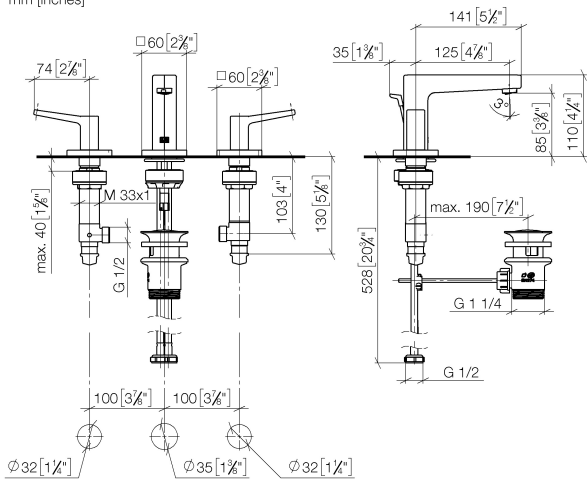

DORNBACHT YARRE Three-hole basin mixer with pop-up waste - Soft Black

20 713 832

- 125mm projection
- circular, air-enriched flow
- height of mixer 100 mm
- height up to aerator 85 mm
- hole diameter valve 32 mm
- hole diameter spout 35 mm
- rosette 60 x 60 mm
- 2x screw-in M 8 x 1 pressure hose, leak-tested
- max. flow 6.8 l/min
- WRAS 2310319

	Soft Black	20 713 832-69
	Chrome	20 713 832-00

DORNBRAUCH YARRE Three-hole basin mixer with pop-up waste - Soft Black

20 713 832

mm [inches]

Flow rate chart

Certificates

WRAS_2310319. AbP_10169. ACS_23 ACC NY
501.

DORNBACHT YARRE Three-hole basin mixer with pop-up waste - Soft Black

20 713 832

Spare parts list

No.	Item Number	Name	Quantity used	Delivery time
1	90 20 83 069 00-69	handle (hot)	1	-
	Spare part can no longer be ordered, please order the replacement item			
2	90 30 11 301 00 90	fixing set	2	-
	Spare part can no longer be ordered, please order the replacement item			
3	90 17 11 061 00 90	side panel	1	-
	Spare part can no longer be ordered, please order the replacement item			
4	90 19 83 019 00-69	spout	1	-
	Spare part can no longer be ordered, please order the replacement item			
5	90 30 04 114 00 90	hose	1	-
	Spare part can no longer be ordered, please order the replacement item			
6	90 30 11 309 01 90	insert	1	-
	Spare part can no longer be ordered, please order the replacement item			
7	90 30 11 309 00 90	fixing set	1	-
	Spare part can no longer be ordered, please order the replacement item			
8	90 20 83 070 00-69	handle (cold)	1	-
	Spare part can no longer be ordered, please order the replacement item			
9	90 17 11 060 00 90	side panel	1	-
	Spare part can no longer be ordered, please order the replacement item			
10	90 11 01 200 00-69	pop-up waste	1	2