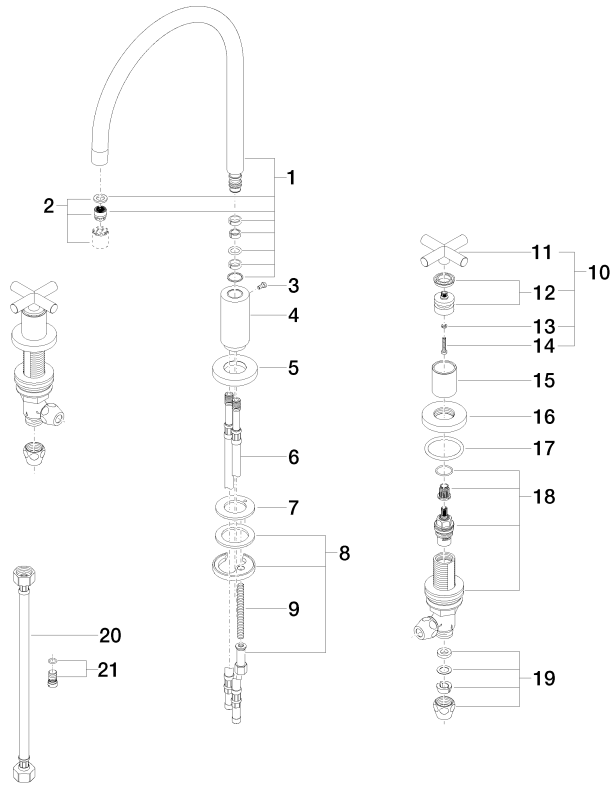

TARA Three-hole mixer - Brushed Champagne (22kt Gold)

TARA

20 815 892

- 235mm projection
- pivotable spout 360°
- air-enriched flow
- height of mixer 370 mm
- height up to aerator 212 mm
- hole diameter spout 35 mm
- hole diameter valve 32 mm
- max. flow 7 l/min at 3 bar flow pressure
- lead-free
- This product can help a building meet the requirements of Green Building Rating Systems, e.g. LEED®, BREEAM®, DGNB
- WRAS 2107052

Recommended miscellaneous

Dispenser with rosette - Brushed Champagne (22kt Gold) 82 444 970-46

Recommended miscellaneous

Strainer waste with control handle - Brushed Champagne (22kt Gold) 10 710 970-46

20 815 892

Parts for other finishes can be found here: [Chrome](#)

TARA Three-hole mixer - Brushed Champagne (22kt Gold)

TARA

20 815 892

Spare parts list

No.	Item Number	Name	Quantity used	Delivery time
1	90 28 22 226 01-46	spout	1	30
2	90 23 01 028 03-46	aerator	1	30
3	09 30 30 057 90	screw	1	2
4	09 11 10 088 10-46	connection	1	30
5	09 28 10 140-46	ring	1	60
6	04 30 04 019 00 90	hose	2	2
7	09 14 05 047 90	seal	1	2
8	04 30 11 038 00 90	fixing set	1	2
9	09 31 11 011 90	pin	1	2
10	90 20 89 010 10-46	handle	2	30
11	09 20 89 010-46	handle	2	60
12	90 12 12 007 00-46	base	2	30
13	90 30 11 029 00 90	disc	2	2
14	90 30 30 075 00 90	screw	2	2
15	09 21 02 140-46	sleeve	2	60
16	09 27 89 105-46	rosette	2	60
17	90 14 10 043 00 90	seal	2	2
18	90 17 11 040 51 90	side panel	2	2
19	90 23 30 040 00-46	threaded connector	4	-
Spare part can no longer be ordered, please order the replacement item				
20	12 501 970 90	High pressure hose 1/2" x 1/2" x 300 mm -	2	-
Spare part can no longer be ordered, please order the replacement item				
21	04 31 20 046 10 92	set	1	2