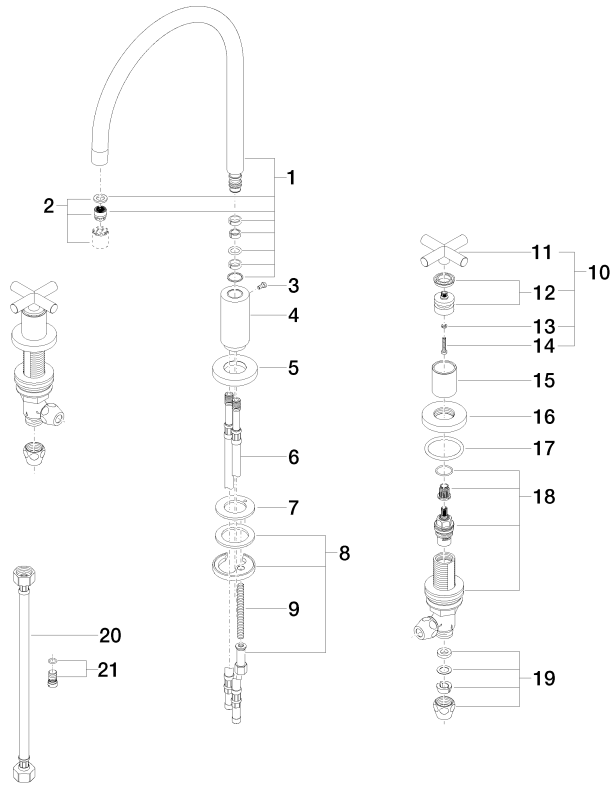

**TARA Three-hole mixer - Champagne (22kt Gold)**

TARA

20 815 892

- 235mm projection
- pivotable spout 360°
- air-enriched flow
- height of mixer 370 mm
- height up to aerator 212 mm
- hole diameter spout 35 mm
- hole diameter valve 32 mm
- max. flow 7 l/min at 3 bar flow pressure
- lead-free
- This product can help a building meet the requirements of Green Building Rating Systems, e.g. LEED®, BREEAM®, DGNB
- WRAS 2107052

Flow rate chart

Certificates

GDV\_0400289.

20 815 892

Parts for other finishes can be found here: [Chrome](#)

## TARA Three-hole mixer - Champagne (22kt Gold)

TARA

20 815 892

### Spare parts list

No.	Item Number	Name	Quantity used	Delivery time
1	90 28 22 226 01-47	spout	1	30
2	90 23 01 028 03-47	aerator	1	30
3	09 30 30 057 90	screw	1	2
4	09 11 10 088 10-47	connection	1	30
5	09 28 10 140-47	ring	1	60
6	04 30 04 019 00 90	hose	2	2
7	09 14 05 047 90	seal	1	2
8	04 30 11 038 00 90	fixing set	1	2
9	09 31 11 011 90	pin	1	2
10	90 20 89 010 10-47	handle	2	30
11	09 20 89 010-47	handle	2	60
12	90 12 12 007 00-47	base	2	30
13	90 30 11 029 00 90	disc	2	2
14	90 30 30 075 00 90	screw	2	2
15	09 21 02 140-47	sleeve	2	60
16	09 27 89 105-47	rosette	2	60
17	90 14 10 043 00 90	seal	2	2
18	90 17 11 040 51 90	side panel	2	2
19	90 23 30 040 00-47	threaded connector	4	30
20	12 501 970 90	High pressure hose 1/2" x 1/2" x 300 mm -	2	-
Spare part can no longer be ordered, please order the replacement item				
21	04 31 20 046 10 92	set	1	2