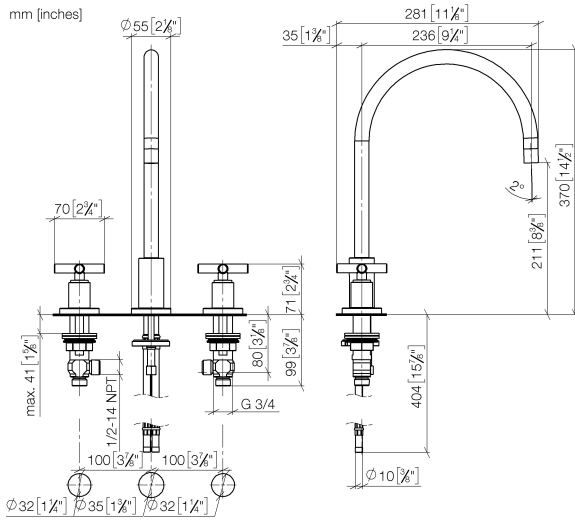

**TARA Three-hole mixer - Champagne (22kt Gold)**

TARA

20 815 892

- 235mm projection
- pivotable spout 360°
- air-enriched flow
- height of mixer 370 mm
- height up to aerator 212 mm
- hole diameter spout 35 mm
- hole diameter valve 32 mm
- max. flow 7 l/min at 3 bar flow pressure
- lead-free
- This product can help a building meet the requirements of Green Building Rating Systems, e.g. LEED®, BREEAM®, DGNB
- WRAS 2107052

Flow rate chart

Certificates

GDV\_0400289.

20 815 892

Parts for other finishes can be found here: [Chrome](#)

## TARA Three-hole mixer - Champagne (22kt Gold)

TARA

20 815 892

### Spare parts list

No.	Item Number	Name	Quantity used	Delivery time
1	90 28 22 226 01-47	spout	1	30
2	90 23 01 028 03-47	aerator	1	30
3	09 30 30 057 90	screw	1	2
4	09 11 10 088 10-47	connection	1	30
5	09 28 10 140-47	ring	1	60
6	04 30 04 019 00 90	hose	2	2
7	09 14 05 047 90	seal	1	2
8	04 30 11 038 00 90	fixing set	1	2
9	09 31 11 011 90	pin	1	2
10	90 20 89 010 10-47	handle	2	30
11	09 20 89 010-47	handle	2	60
12	90 12 12 007 00-47	base	2	30
13	90 30 11 029 00 90	disc	2	2
14	90 30 30 075 00 90	screw	2	2
15	09 21 02 140-47	sleeve	2	60
16	09 27 89 105-47	rosette	2	60
17	90 14 10 043 00 90	seal	2	2
18	90 17 11 040 51 90	side panel	2	2
19	90 23 30 040 00-47	threaded connector	4	30
20	12 501 970 90	High pressure hose 1/2" x 1/2" x 300 mm -	2	-
Spare part can no longer be ordered, please order the replacement item				
21	04 31 20 046 10 92	set	1	2