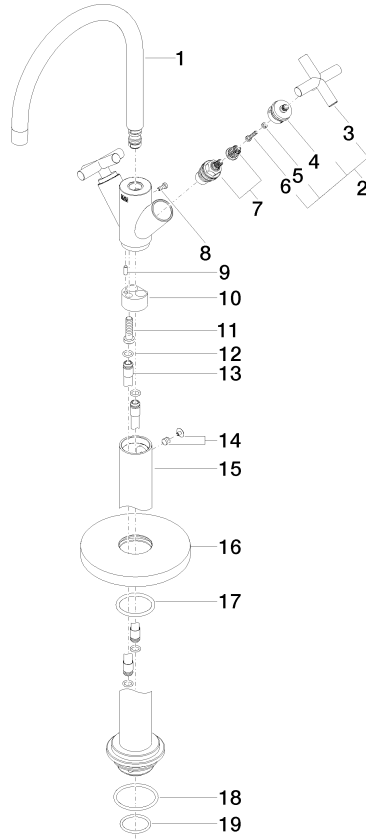

## TARA Single-hole basin mixer with stand pipe without pop-up waste - Chrome

22 585 892 Product version from 4/1/2024

- 201mm projection
- pivotable spout 360°
- circular, air-enriched flow
- total height 1095 - 1166 mm
- height up to aerator 1025 – 1095 mm
- rosette Ø 135 mm
- max. flow 5.7 l/min
- lead-free
- This product can help a building meet the requirements of Green Building Rating Systems, e.g. LEED®, BREEAM®, DGNB
- WRAS

**Flow rate chart**

**Codes & Standards**

DIN 4109

ISO 3822

Scottish Water  
Byelaws

UK Water Supply  
Regulations

**Ü-Zeichen**

## TARA Single-hole basin mixer with stand pipe without pop-up waste - Chrome

---

22 585 892 Product version from 4/1/2024

### Certificates

---

LGA\_38

WRAS\_2304

**TARA Single-hole basin mixer with stand pipe without pop-up waste - Chrome**

22 585 892 Product version from 4/1/2024

**Spare parts list**

No.	Item Number	Name	Quantity used	Delivery time
1	90 28 22 214 02-00	spout	1	10
2	90 20 89 010 10-00	handle	2	10
3	09 20 89 010-00	handle	2	60
4	90 12 12 219 00-00	base	2	10
5	90 30 11 029 00 90	disc	2	2
6	90 30 30 075 00 90	screw	2	2
7	90 90 03 151 00 90	top	2	2
8	09 30 30 054 90	screw	1	2
9	09 31 11 040 90	pin	1	2
10	09 24 03 193 90	adaptor	1	2
11	09 30 30 047 90	screw	1	2
12	09 14 10 139 90	seal	4	2
13	04 28 22 022 10 90	connection	2	2
14	04 31 11 002 00 90	pin	1	2
15	04 28 22 028 00-00	pipe	1	60
16	09 27 88 011-00	rosette	1	10
17	90 14 10 043 00 90	seal	1	2
18	09 14 10 084 90	seal	1	2
19	09 14 10 018 90	seal	1	2