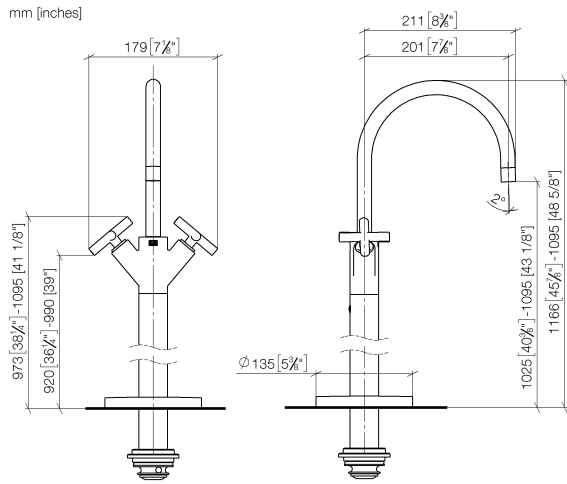

## TARA Single-hole basin mixer with stand pipe without pop-up waste - Chrome

22 585 892 Product version from 4/1/2024

- 201mm projection
- pivotable spout 360°
- circular, air-enriched flow
- total height 1095 - 1166 mm
- height up to aerator 1025 – 1095 mm
- rosette Ø 135 mm
- max. flow 5.7 l/min
- lead-free
- This product can help a building meet the requirements of Green Building Rating Systems, e.g. LEED®, BREEAM®, DGNB
- WRAS

### Required miscellaneous

**Concealed floor mounting -**

35 945 970 90

- max. recess depth mm
- min. recess depth mm

**TARA Single-hole basin mixer with stand pipe without pop-up waste - Chrome**

22 585 892 Product version from 4/1/2024

## TARA Single-hole basin mixer with stand pipe without pop-up waste - Chrome

---

22 585 892 Product version from 4/1/2024

### Certificates

---

LGA\_38

WRAS\_2304

**TARA Single-hole basin mixer with stand pipe without pop-up waste - Chrome**

22 585 892 Product version from 4/1/2024

**Spare parts list**

No.	Item Number	Name	Quantity used	Delivery time
1	90 28 22 214 02-00	spout	1	10
2	90 20 89 010 10-00	handle	2	10
3	09 20 89 010-00	handle	2	60
4	90 12 12 219 00-00	base	2	10
5	90 30 11 029 00 90	disc	2	2
6	90 30 30 075 00 90	screw	2	2
7	90 90 03 151 00 90	top	2	2
8	09 30 30 054 90	screw	1	2
9	09 31 11 040 90	pin	1	2
10	09 24 03 193 90	adaptor	1	2
11	09 30 30 047 90	screw	1	2
12	09 14 10 139 90	seal	4	2
13	04 28 22 022 10 90	connection	2	2
14	04 31 11 002 00 90	pin	1	2
15	04 28 22 028 00-00	pipe	1	60
16	09 27 88 011-00	rosette	1	10
17	90 14 10 043 00 90	seal	1	2
18	09 14 10 084 90	seal	1	2
19	09 14 10 018 90	seal	1	2